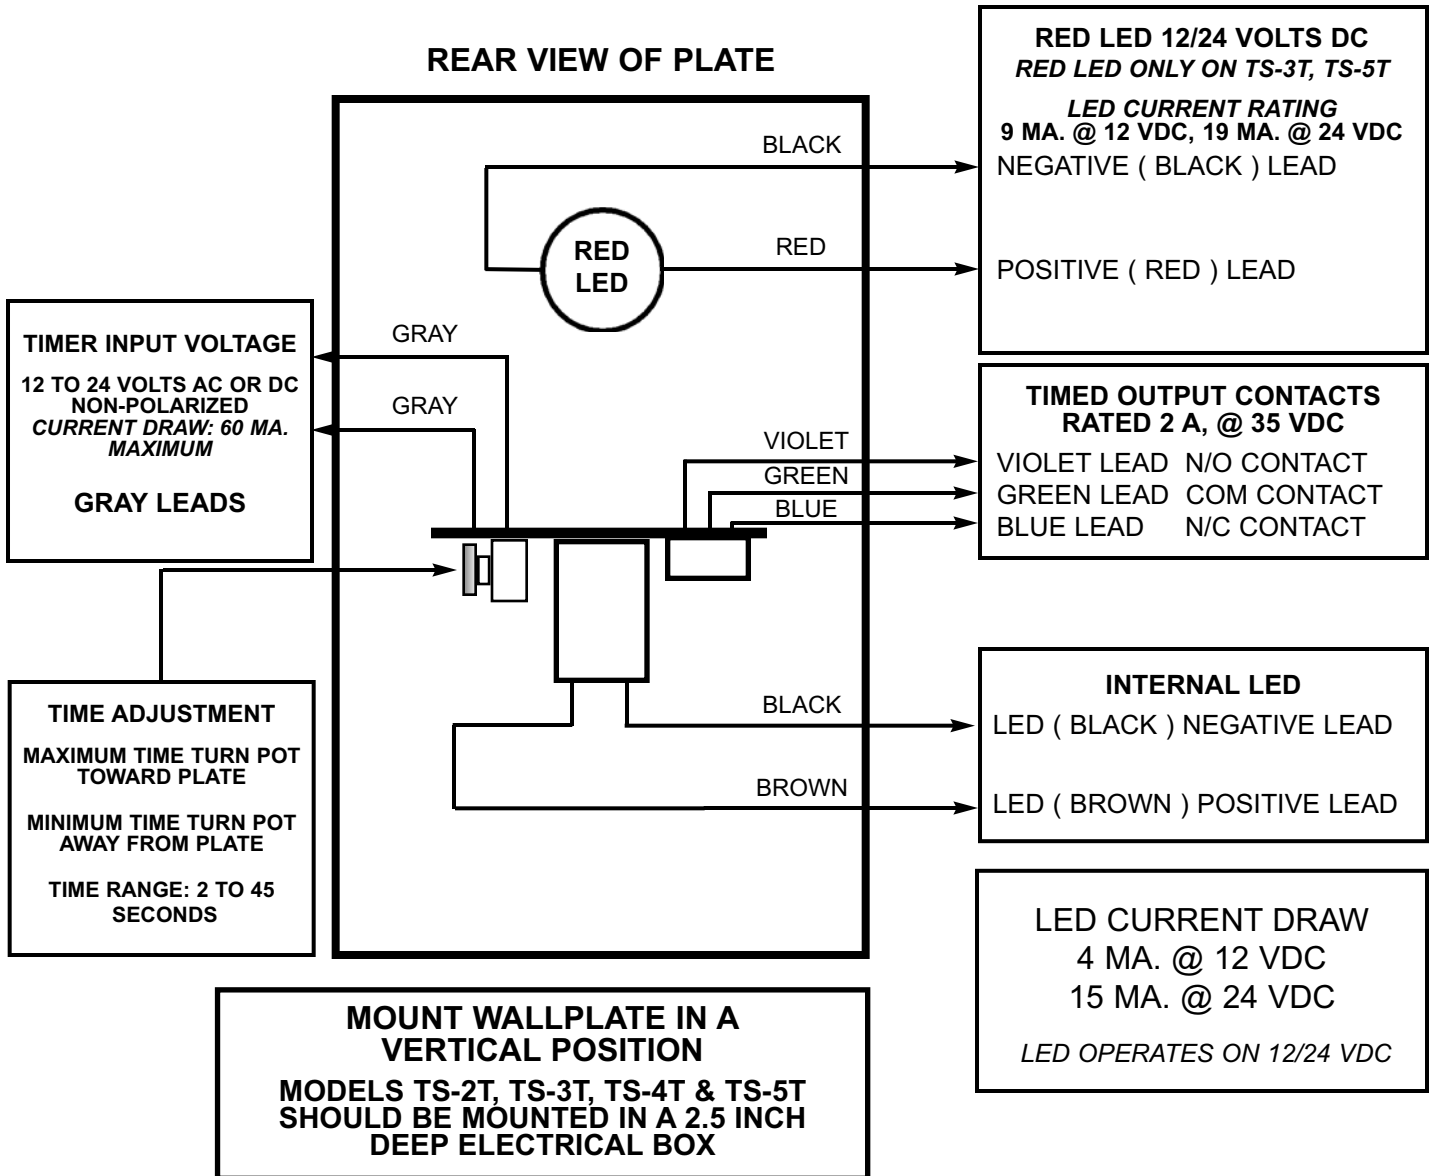

INSTALLATION INSTRUCTIONS

MODELS TS-2T, TS-3T, TS-4T, TS-5T

U.L. FILE SA32686

REAR VIEW OF PLATE

NOTE: TIMER WILL ACTIVATE WHEN **PUSH TO EXIT** SWITCH IS DEPRESSED.
SUBSEQUENT DEPRESSIONS OF THE SWITCH WILL RE-START THE TIMER.

ALARM CONTROLS CORPORATION
19 BRANDYWINE DRIVE P.O. BOX 280
DEER PARK, NY 11729

PH: 1 800 645-5538 1 631 586-4220 FAX ; 1 631 586-6500
WWW.ALARMCONTROLS.COM EMAIL: INFO@ALARMCONTROLS.COM

TYPICAL WIRING DIAGRAMS FOR MODEL TS-2T

ELECTRIC DOOR STRIKE FAIL SECURE MODE