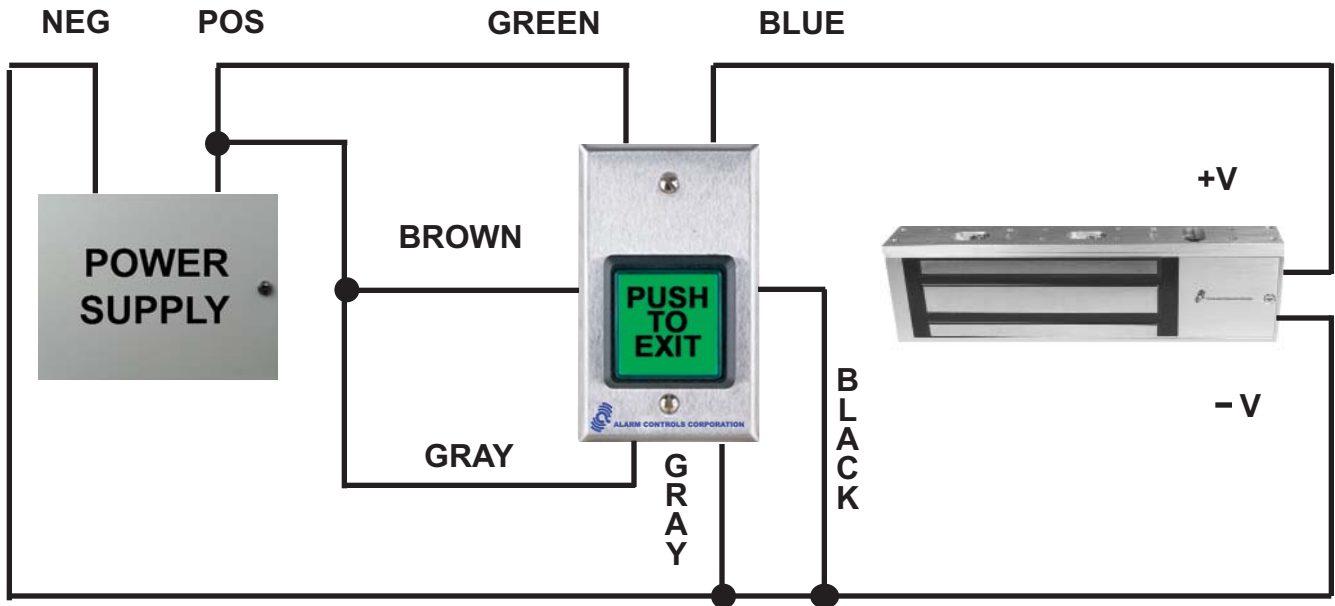

INSTALLATION INSTRUCTIONS

MODELS TS-2T, TS-3T, TS-4T, TS-5T

U.L. FILE SA32686

REAR VIEW OF PLATE

NOTE: TIMER WILL ACTIVATE WHEN **PUSH TO EXIT** SWITCH IS DEPRESSED.
SUBSEQUENT DEPRESSIONS OF THE SWITCH WILL RE-START THE TIMER.

ELECTRIC DOOR STRIKE FAIL SECURE MODE