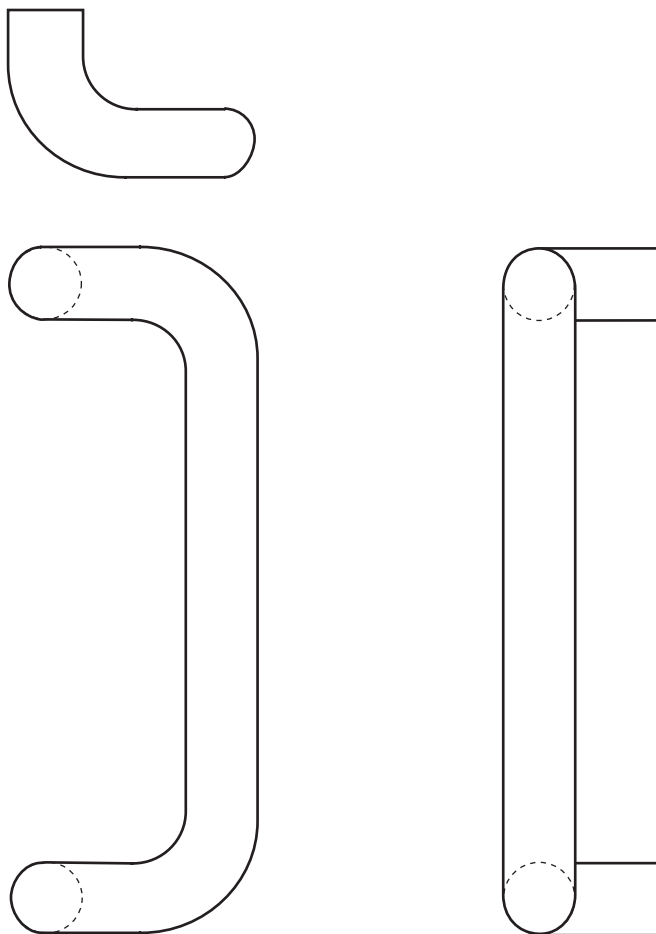

Architectural Door Accessories

ASSA ABLOY

The global leader in
door opening solutions

Rockwood RM204 - Tubular - 90° Offset Pull

Available Finishes:

- US3/605
- US4/606
- US10/612
- US10B/613
- US10BE/613E
- US28/628
- US32/629
- US32316
- US32D/630
- US32D316
- 313/710
- 315/711

DIAMETER:
1 1/4"

CTC:
36"

PROJECTION:
3"

Specifications:

MATERIAL:

Aluminum, Brass, Bronze, Stainless Steel

300 Main Street
Rockwood, Pennsylvania 15557
P: 800.458.2424 • F: 800.922.9212
www.rockwoodmfg.com • orders.rockwood@assaabloy.com