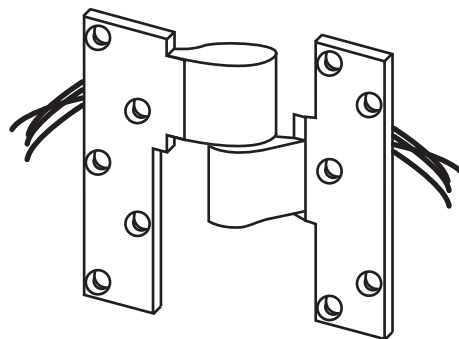

Handed

EM19U Side Jamb Pivot Installation Instructions

3/4" Offset

IMPORTANT: Prepare door and frame per instructions on reverse side. Door must be hung before the pivot is installed. The EM-19U pivot cannot take the downward load (weight) of the door. The door weight must be carried by a floor closer, bottom pivot or additional M-19 or M-190 side jamb pivots.

ALIGNMENT: To insure proper installation, the centerline of the side jamb pivot must be in line with the centerline of the top and bottom pivot points. See illustration.

PIVOT INSTALLATION:

NOTE: Door and jamb portion of EM-19U are assembled in the factory. They cannot be separated and must be installed as assembled.

Open door and connect wires on the jamb portion to the wires in the frame. Push the wires back into the frame as the jamb portion is set into place in the frame mortise. Install the 5 jamb screws.

Connect the wires on the door portion to the door wires. Push the wires back into the door as the door portion is set into place in the door mortise. Install 5 door screws.

Test the electrical installation for proper operation of the wired door devices.

ELECTRICAL RATINGS:

Low voltage only
Current ratings each wire: 2 amp. continuous.