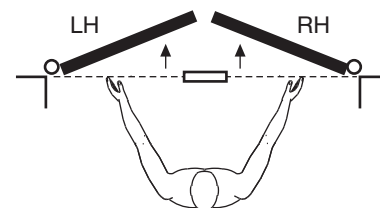

EM19U Side Jamb Pivot Installation Instructions

3/4" Offset

IMPORTANT: Prepare door and frame per instructions on reverse side. Door must be hung before the pivot is installed. The EM-19U pivot cannot take the downward load (weight) of the door. The door weight must be carried by a floor closer, bottom pivot or additional M-19 or M-190 side jamb pivots.

ALIGNMENT: To insure proper installation, the centerline of the side jamb pivot must be in line with the centerline of the top and bottom pivot points. See illustration.

PIVOT INSTALLATION:

NOTE: Door and jamb portion of EM-19U are assembled in the factory. They cannot be separated and must be installed as assembled.

Open door and connect wires on the jamb portion to the wires in the frame. Push the wires back into the frame as the jamb portion is set into place in the frame mortise. Install the 5 jamb screws.

Connect the wires on the door portion to the door wires. Push the wires back into the door as the door portion is set into place in the door mortise. Install 5 door screws.

Test the electrical installation for proper operation of the wired door devices.

ELECTRICAL RATINGS:

Low voltage only
Current ratings each wire: 2 amp. continuous.

How To Determine Hand of Door

Face a door swinging open away from you. If it opens to the right, it is right hand. If it opens to the left, it is left hand.