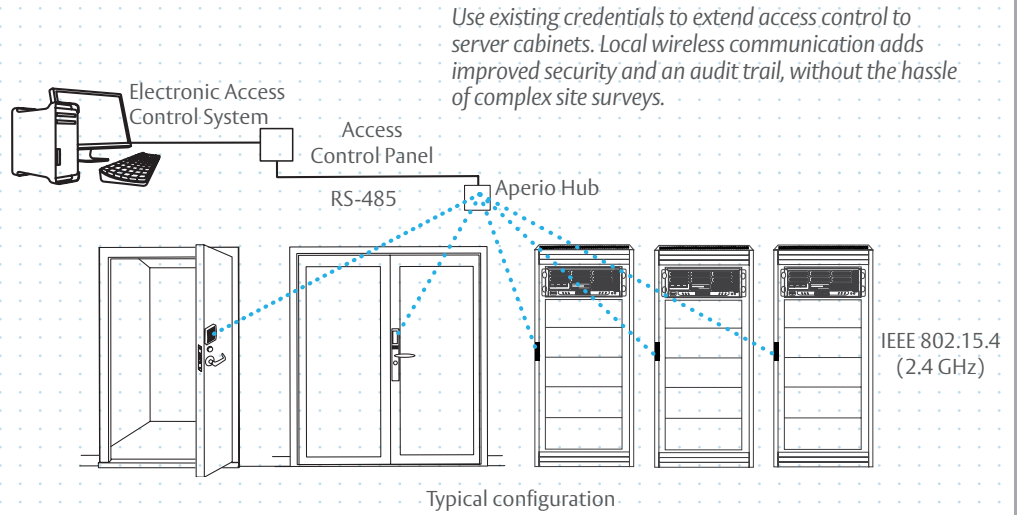

Redefining wireless access control

Aperio® Technology

- Fully-encrypted AES 128 wireless communication between the KS100 server cabinet lock and Aperio hub ensures data security
- Global Aperio technology is ideal for companies who wish to deploy a standard infrastructure across multi-national locations
- Available across a range of locking hardware from ASSA ABLOY Group brands, Aperio provides the flexibility to address a variety of applications throughout your facility
- Simple to integrate because it works with your new or existing access control system
- Real-time communication to the access control system ensures easy management of access rights
- Minimal field configuration for quick, easy wireless deployments that eliminate the cost and inconvenience of complex site surveys

KS100 Features & Benefits

- Uses existing ID badges
  - Two models are available to support low frequency or high frequency cards
  - Low frequency model supports PROX and EM PROX
  - High frequency model supports iCLASS, iCLASS SEOS™, iCLASS SE, ISO14443B UID, Mifare, Mifare Plus, Desfire SE, Desfire EV1, NFC
- Hardwired power via standard, IEEE 802.3af, 48VDC Power over Ethernet (PoE)
  - Does not require batteries or battery changes, lowering maintenance costs
- SFIC (small format interchangeable core) key override allows secure manual unlock capability
  - SFIC not included
- Ideal for colocation data centers with multiple companies requiring access
- Easy to install
  - Designed for standard 25mm x 150mm server lock opening
  - For use on left hand or right hand doors
  - No drilling or metal fragments
  - Retrofit onto most cabinets without cutting or pulling wire

Other ASSA ABLOY Aperio Products

Aperio is supported globally by a growing list of access control systems.

Please contact your local ASSA ABLOY Door Security Solutions sales consultant for more information on integrating Aperio with your access control system.

HES

For information call 800-626-7590 or visit us online at www.intelligentopenings.com/aperio

Copyright © 2013 HES, Inc., an ASSA ABLOY Group company. All rights reserved. Reproduction in whole or in part without the express written permission of HES, Inc. is prohibited.

HID and iCLASS are registered trademarks of HID Global Corporation.

ASSA ABLOY

ASSA ABLOY is the global leader in door opening solutions, dedicated to satisfying end-user needs for security, safety and convenience

2500-1170H 12/13