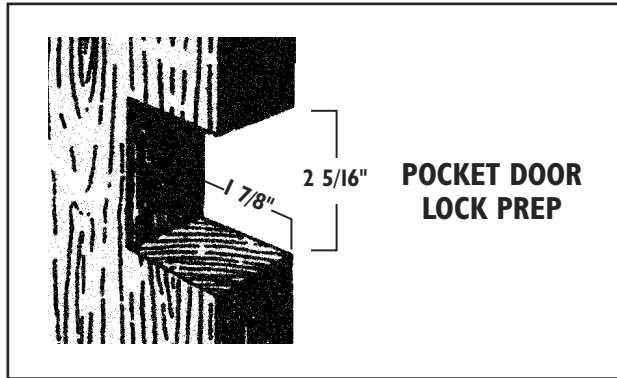

SCAR PLATES used to convert 2 3/8" to 2 3/4" backset

NUMBER	DIMENSIONS
SP-135	3 1/2" O.D - 2 1/8" I.D
DSP-135	3 1/2" O.D. - 1 1/2" I.D
PBSP-135	3 1/2" O.D - 2 1/8" I.D
PBDSP-135	3 1/2" O.D. - 1 1/2" I.D

SHELF PACK: 10

Display Package Size - 5 1/4" x 6 1/2"

FEATURES: • SP-135 fits under rose of key-in-knob

or deadbolt locks

• DSP-135 fits under deadbolt collars

• SPs & DSPs are display packed

• PBSPs & PBDSPs are polybagged

FINISHES: 605, 609, 612, 630

SAVE $!
Product available
polybagged
To order, add prefix "PB".
(i.e., SP-135 will become
PBSP-135)