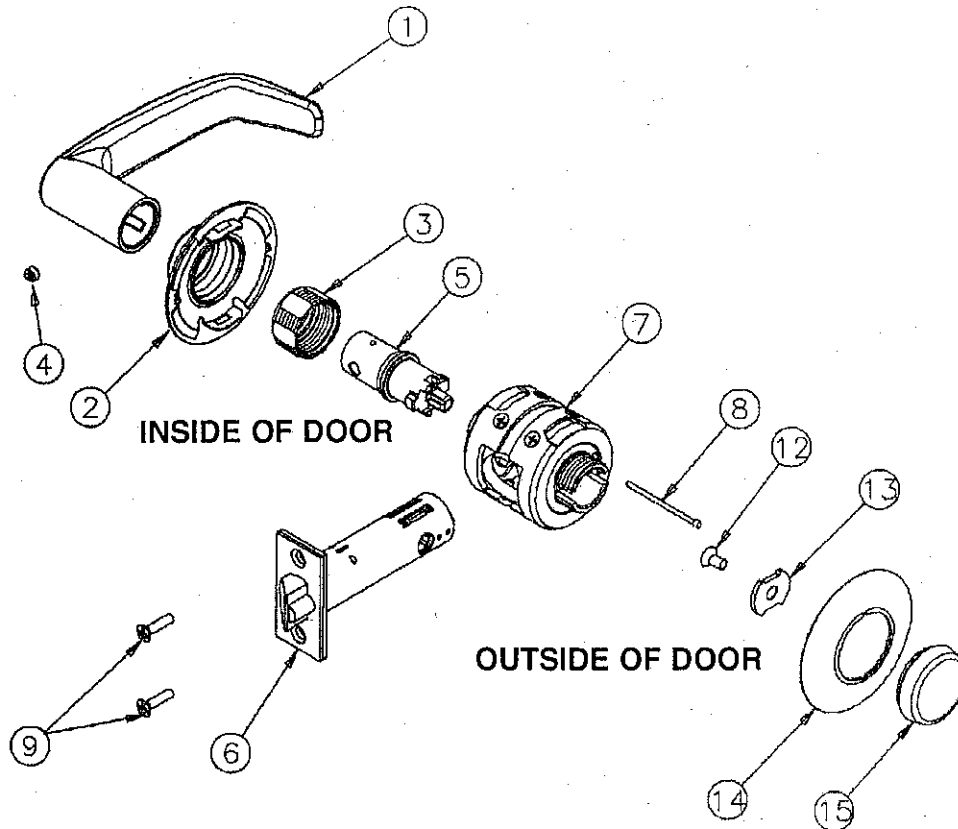

TZone™ Lever Lock
11G15-3

PARTS LIST

PAGE REV. B
 No.11.5 9/24/03

Item	Req'd.	Part No.	Description
1	1	*---	Lever (See Lever Page)
2	1	*---	Rose Assembly (See Rose Page)
3	1	11-0031	Inside Collar
4	1	01-1424	6 Lobe Security Set Screw 1/4-28 x 11/64"
5	1	11-2153	Non-Locking Sleeve Assembly
6	1	*11-2106	Latch Assembly
7	1	11-2001	Bearing Assembly
8	1	11-0039	Aligning Pin
9	2	*01-5000	Countersunk Flat Head Screw 8-32 x 3/4"
12	1	01-1027	Countersunk Flat Head Screw 10-24 x 3/8" (1-3/4" Door)
		01-1018	Countersunk Flat Head Screw 10-24 x 1/2" (2" Door)
13	1	11-0174	Anchor Plate
14	1	*11-0034	Rose "O" Design
		*11-0035	Rose "B" Design
		*11-0036	Rose "L" Design
		*11-0037	Rose "E" Design
15	1	*11-0173	Rosette Plug