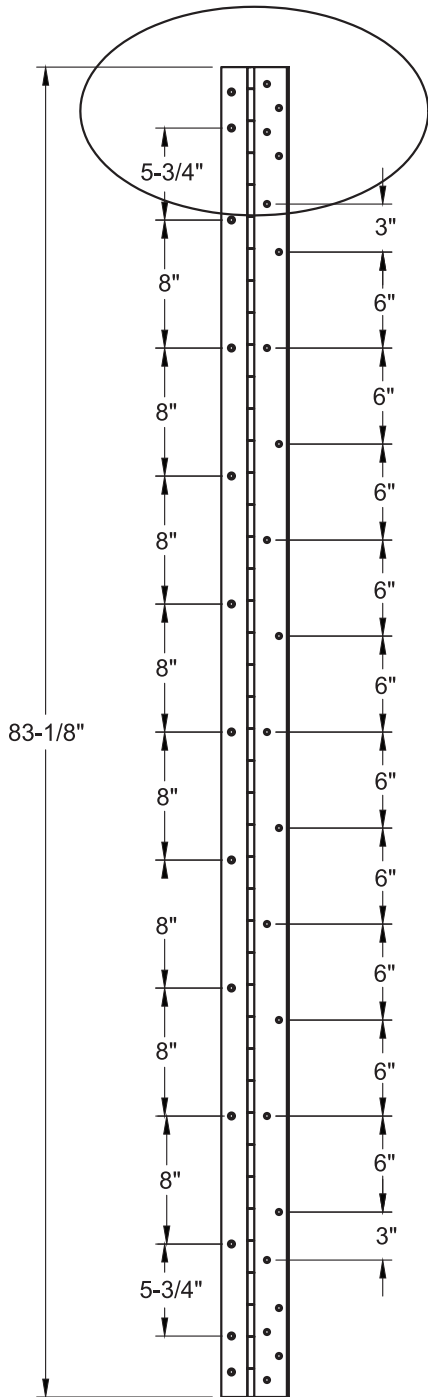

# MODEL SS306

HALF MORTISE/GUARD (EDGE MOUNT)

Recommended Total Door Under-sizing:  
 Single Square Edge Door -1/4"      Pair of Doors, each leaf, Square Edge Doors -3/16"  
 Single Bevel Edge Door -9/32"      Pair of Doors, each leaf, Bevel Edge Doors -7/32"

REV	DESCRIPTION	DATE	APPR'D
A	ORIGINAL		
REVISION HISTORY			
<b>National Guard Products, Inc.</b>			
4985 E. Raines Rd. Memphis TN 38118		Phone: 1 (800) 647-7874 Fax: 1 (800) 255-7874	
TITLE: <b>SS306 83</b>			
DRAWN BY:	SCALE: N/A	DATE:	TEMPLATE NO: