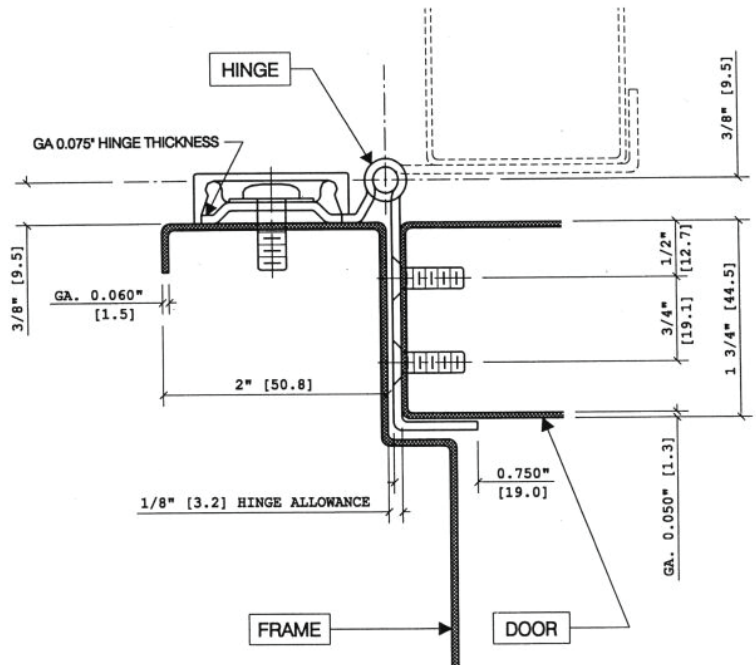

# MODEL SS306

HALF MORTISE/GUARD (EDGE MOUNT)

Recommended Total Door Under-sizing:  
 Single Square Edge Door -1/4"      Pair of Doors, each leaf, Square Edge Doors -3/16"  
 Single Bevel Edge Door -9/32"      Pair of Doors, each leaf, Bevel Edge Doors -7/32"