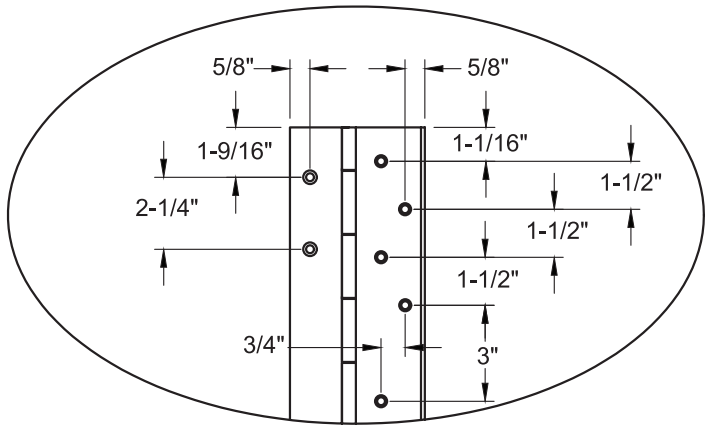

# MODEL SS306

HALF MORTISE/GUARD (EDGE MOUNT)

Recommended Total Door Under-sizing:  
 Single Square Edge Door -1/4"      Pair of Doors, each leaf, Square Edge Doors -3/16"  
 Single Bevel Edge Door -9/32"      Pair of Doors, each leaf, Bevel Edge Doors -7/32"