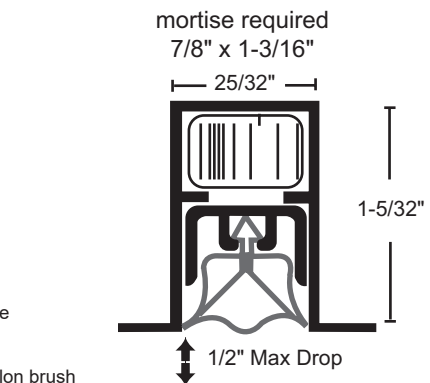

### WILL NOT FUNCTION ON PAIRS OF DOORS

- Actuated by frame stop on both ends
- Low compression & operating force
- Concealed fasteners
- For pairs use matching single actuated door bottoms shown below

## Single Actuated Automatic Door Bottoms

- Matches design of dual actuated door bottoms. For use on pairs of doors or field size for single doors
- Low compression & operating force
- Concealed fasteners

### Surface

silicone  
**4441SA**  
**4441SB**  
**4441SDKB**

nylon brush  
**4441WHA**  
**4441WHB**  
**4441WHDKB**

#6 x 3/4" TEK furnished

**HANDED - NOT FIELD REVERSIBLE**

### Mortise

**4448S** silicone

**4448WH** nylon brush

Furnished 1/4" shorter than ordered to fit net door size. (i.e. 36" is furnished 35-3/4" net) #4 x 5/8" SMS furnished

Available 24" to 96" in length. May be field cut up to 3".