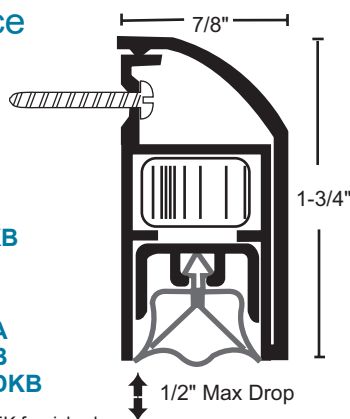

Drop Bar with Nylon Brush - suffix "WH"

## Single Actuated Automatic Door Bottoms

- Matches design of dual actuated door bottoms. For use on pairs of doors or field size for single doors
- Low compression & operating force
- Concealed fasteners

### Surface

silicone  
**4441SA**  
**4441SB**  
**4441SDKB**

nylon brush  
**4441WHA**  
**4441WHB**  
**4441WHDKB**

#6 x 3/4" TEK furnished

**HANDED - NOT FIELD REVERSIBLE**

### Mortise

**4448S** silicone

**4448WH** nylon brush

Furnished 1/4" shorter than ordered to fit net door size. (i.e. 36" is furnished 35-3/4" net) #4 x 5/8" SMS furnished

Available 24" to 96" in length. May be field cut up to 3".