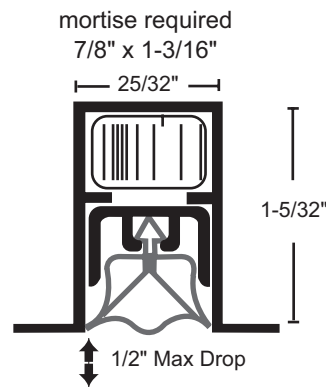

### Surface

silicone  
**4440SA**  
**4440SB**  
**4440SDKB**

nylon brush  
**4440WHA**  
**4440WHB**  
**4440WHDKB**

Furnished 1-3/8" shorter than ordered to fit between stops on frame. (i.e. 36" is furnished 34-5/8")  
#6 x 3/4" TEK furnished

### Mortise

silicone  
**4447S**

nylon brush  
**4447WH**

Furnished 1/4" shorter than ordered to fit net door width. (i.e. 36" is furnished 35-3/4" net) #4 x 5/8" SMS furnished

Available 24" to 96" in length. May be field cut up to 3".