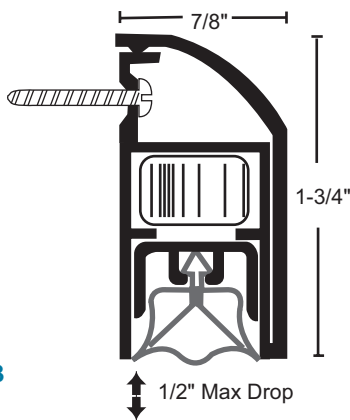

### WILL NOT FUNCTION ON PAIRS OF DOORS

- Actuated by frame stop on both ends
- Low compression & operating force
- Concealed fasteners
- For pairs use matching single actuated door bottoms shown below

### Surface

silicone  
**4440SA**  
**4440SB**  
**4440SDKB**

nylon brush  
**4440WHA**  
**4440WHB**  
**4440WHDKB**

Furnished 1-3/8" shorter than ordered to fit between stops on frame. (i.e. 36" is furnished 34-5/8")  
#6 x 3/4" TEK furnished

### Mortise

silicone  
**4447S**

nylon brush  
**4447WH**

Furnished 1/4" shorter than ordered to fit net door width. (i.e. 36" is furnished 35-3/4" net) #4 x 5/8" SMS furnished

Available 24" to 96" in length. May be field cut up to 3".