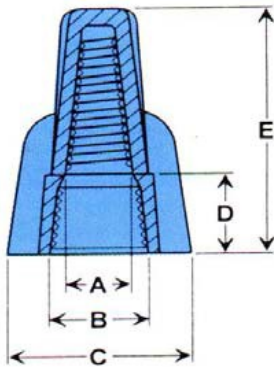

Catalog Number 23084 - 23586
UPC Number
Description Winged Wire Connectors

Features

- Five color-coded screw on wire connectors cover a full range of wire sizes from 22 through 8 Awg
- Ribbed-Cap provides a more secure grip and faster fingertip starts even when hands become slippery
- Swept wing fits into your hand naturally to give extra leverage, torque and reduce the effort required for terminating even large wire combinations, yet compact, with narrow profile
- Temperature rated at 221°F (105°C) maximum
- No pre-twisting of conductors is required – spring creates its own thread
- Reusable screw on wire connector threads on or off splice for fast and easy circuit changes and additions
- Tough, UL 94V-2 Flame retardant shell will not crack or break, even when applied to maximum wire combinations under extreme pressure

General

Material: Heavy Duty Thermoplastic
Spring Steel Wire Core

Dimension Information

See Engineering Dwg

Specifications

Flammability Rating: UL 94V-2
Temperature Rating: 212°F(105°C)
Voltage Rating: 600V 1000V Lighting Fixtures & Signage