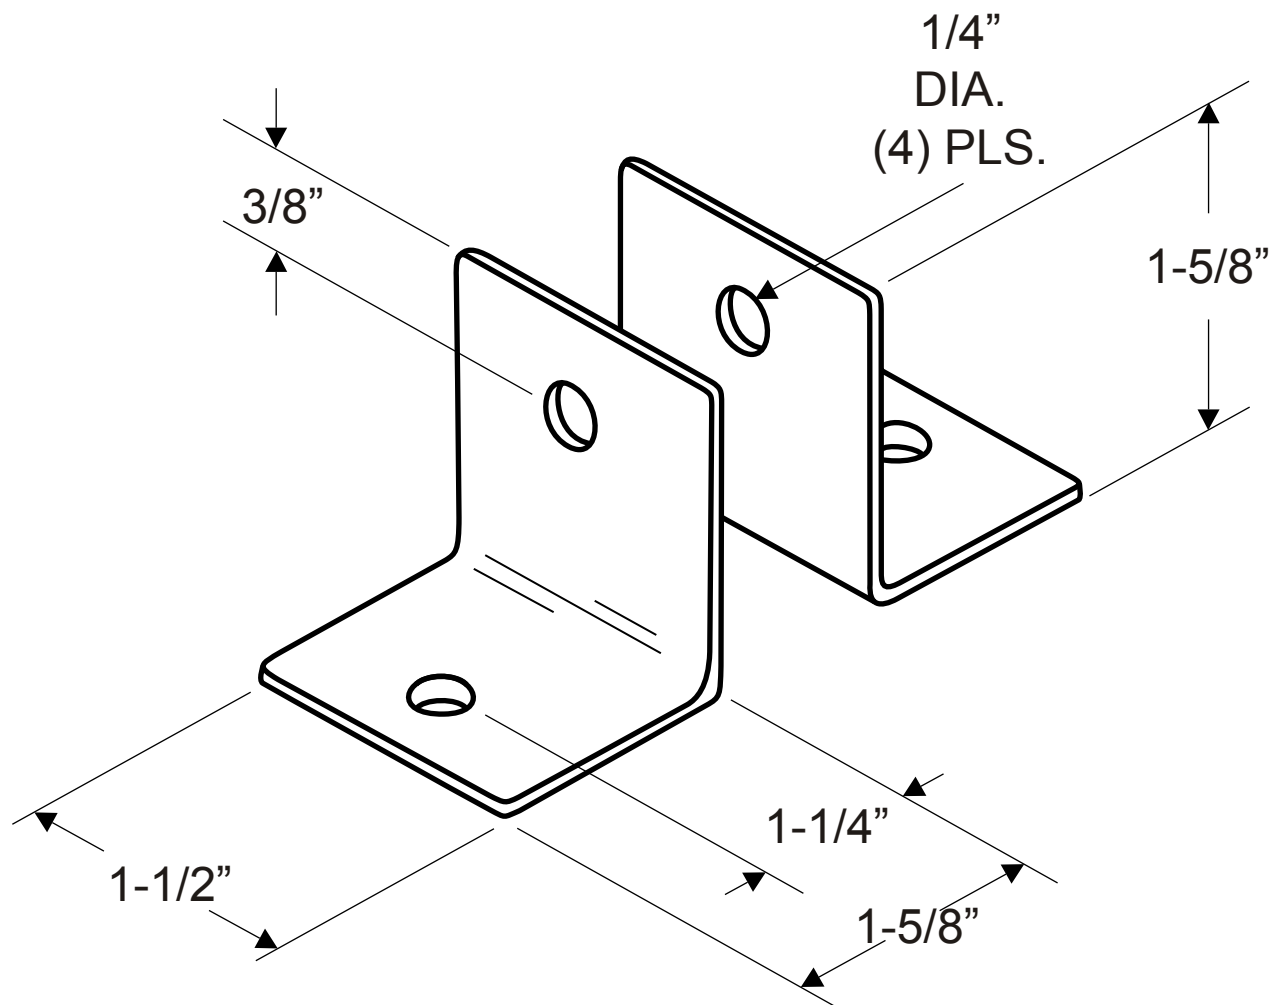

1589
(TWO PIECE BRACKET - MINI ONE HOLE)

NOTE: 14 GAUGE (.075" THICK STAINLESS)