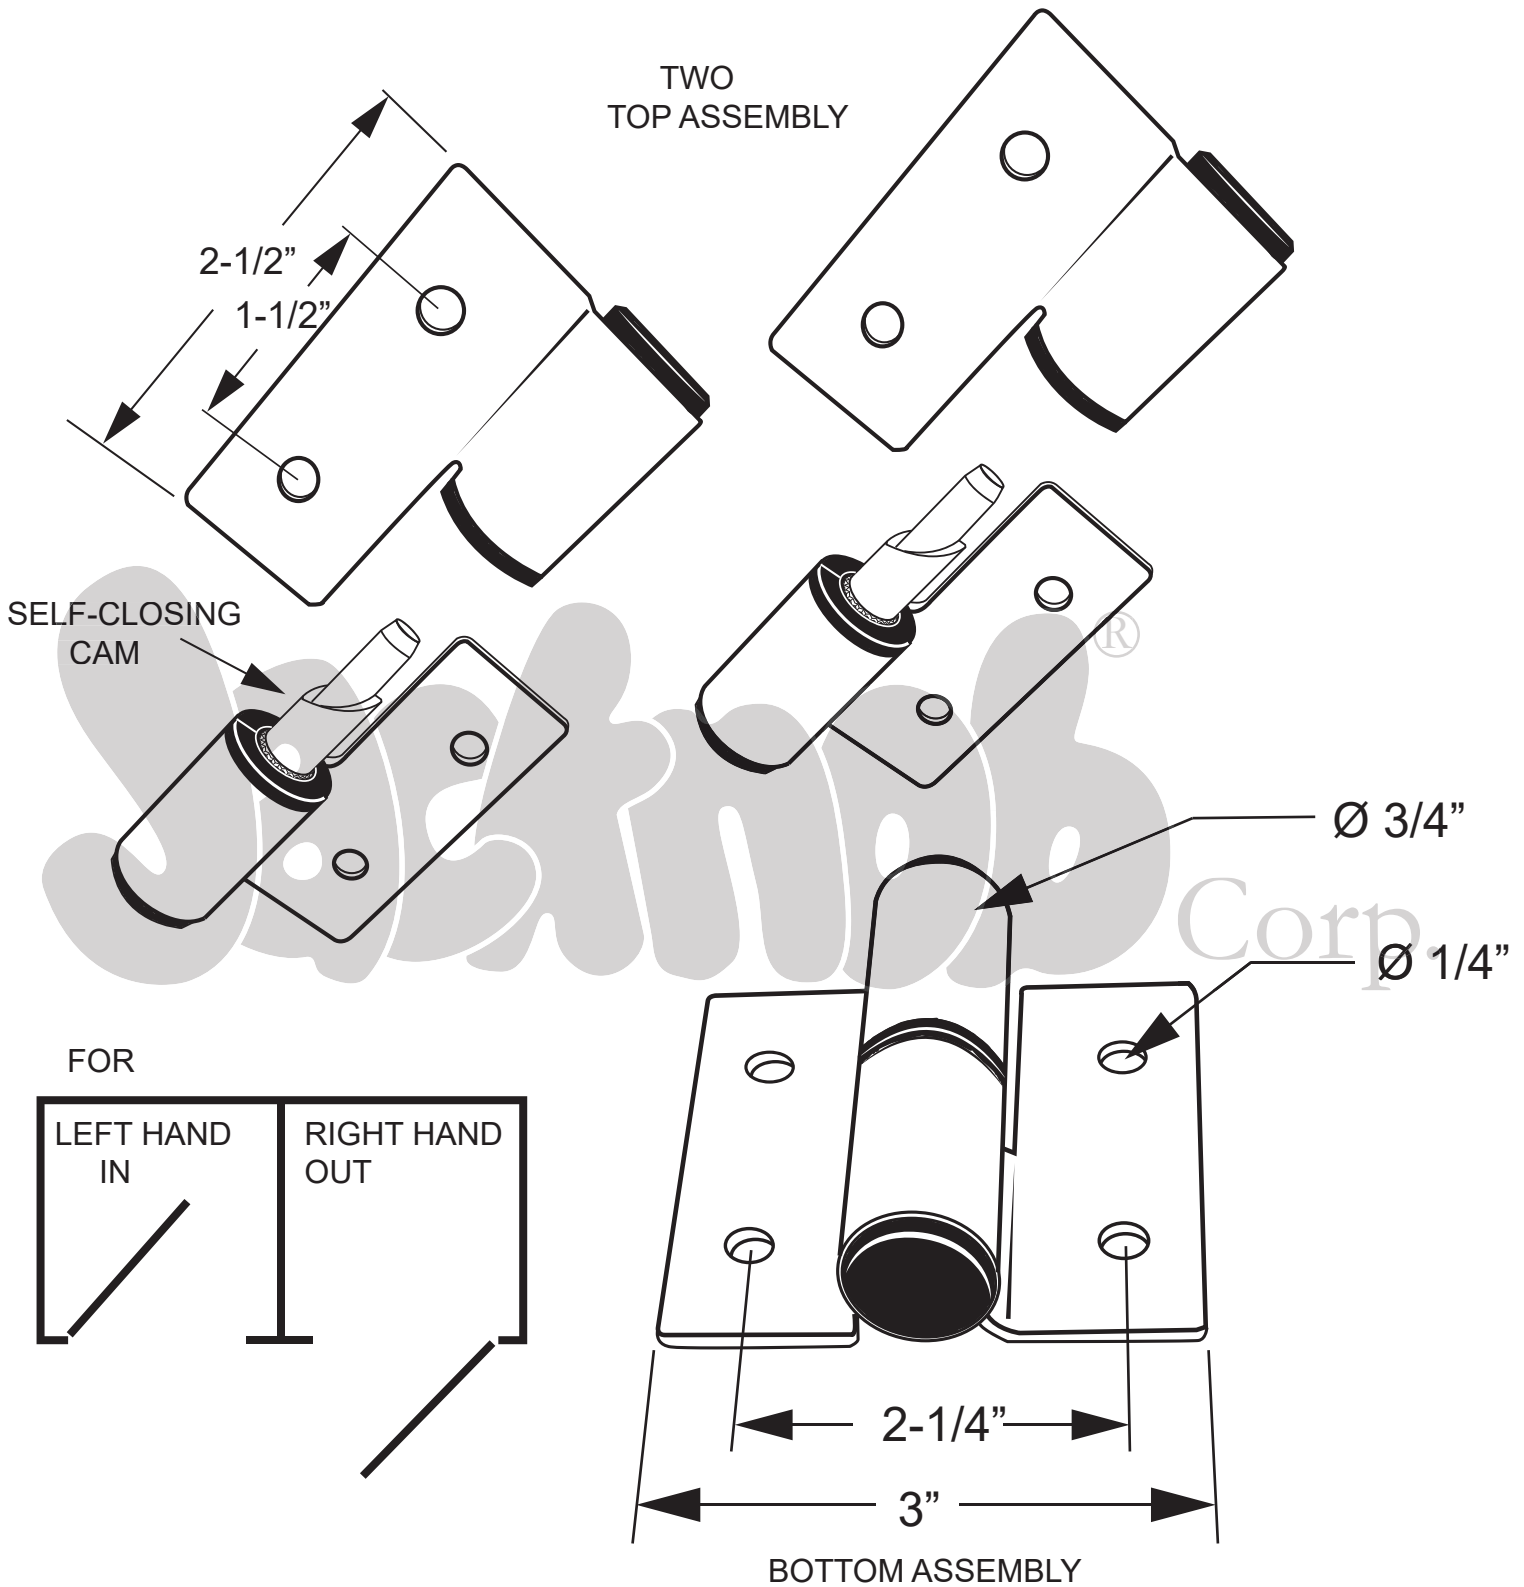

7183,7189

(HINGE - SURFACE MOUNTED (LH-IN/RH-OUT) .090" CRSS)

TWO
TOP ASSEMBLY

Copyright - 2019 Jacknob Corp. all rights reserved

All dimensions shown are approximate. Do not predrill or fabricate based on dimensions shown.

The manufacturer reserves the right to, and may from time to time, make changes in dimensions and designs.