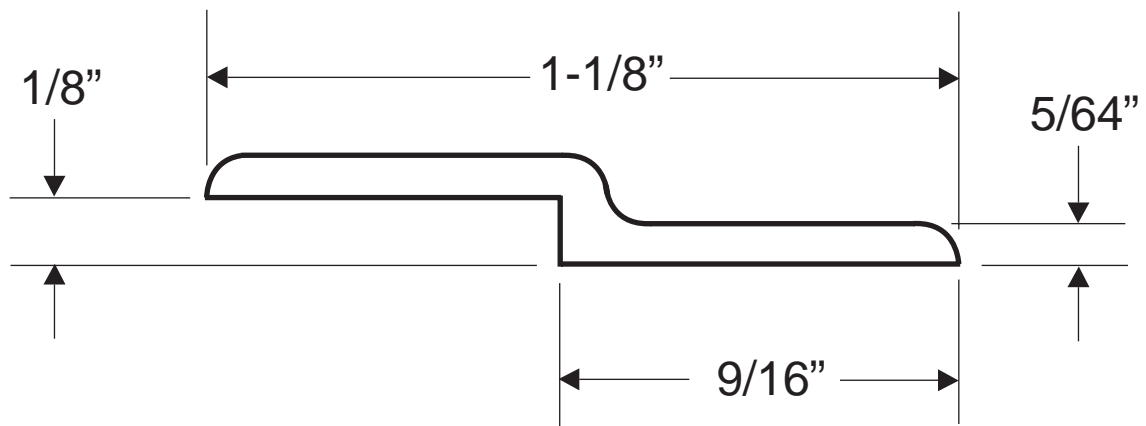

**121974  
(PRIVACY STRIP 1/8" OFFSET)**

**NOTE: 60" LONG ALUMINUM EXTRUSION.**