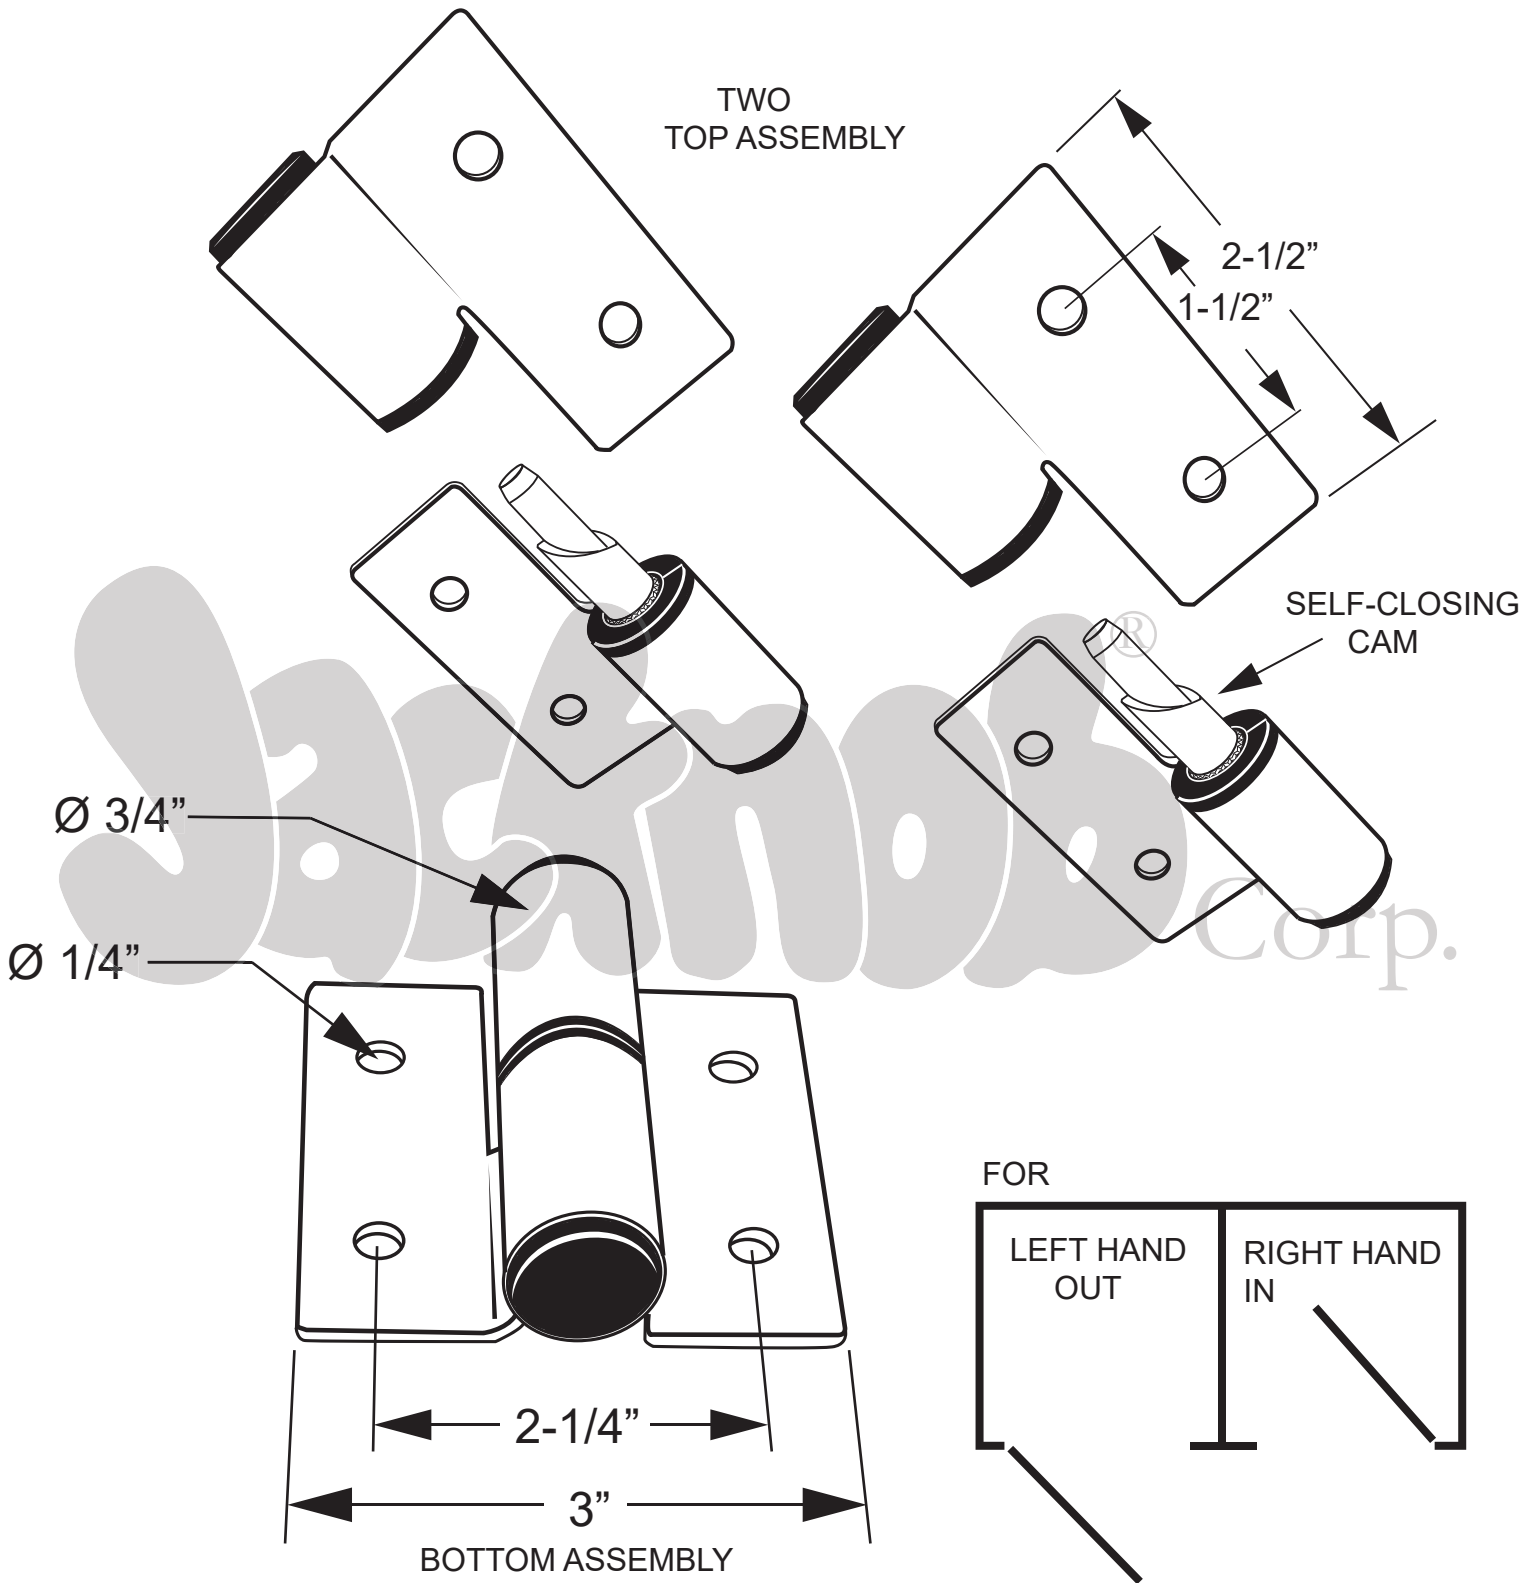

# 7173,7179

(HINGE - SURFACE MOUNTED (RH-IN/LH-OUT) .090" CRSS)

Copyright - 2019 Jacknob Corp. all rights reserved

All dimensions shown are approximate. Do not predrill or fabricate based on dimensions shown.

The manufacturer reserves the right to, and may from time to time, make changes in dimensions and designs.