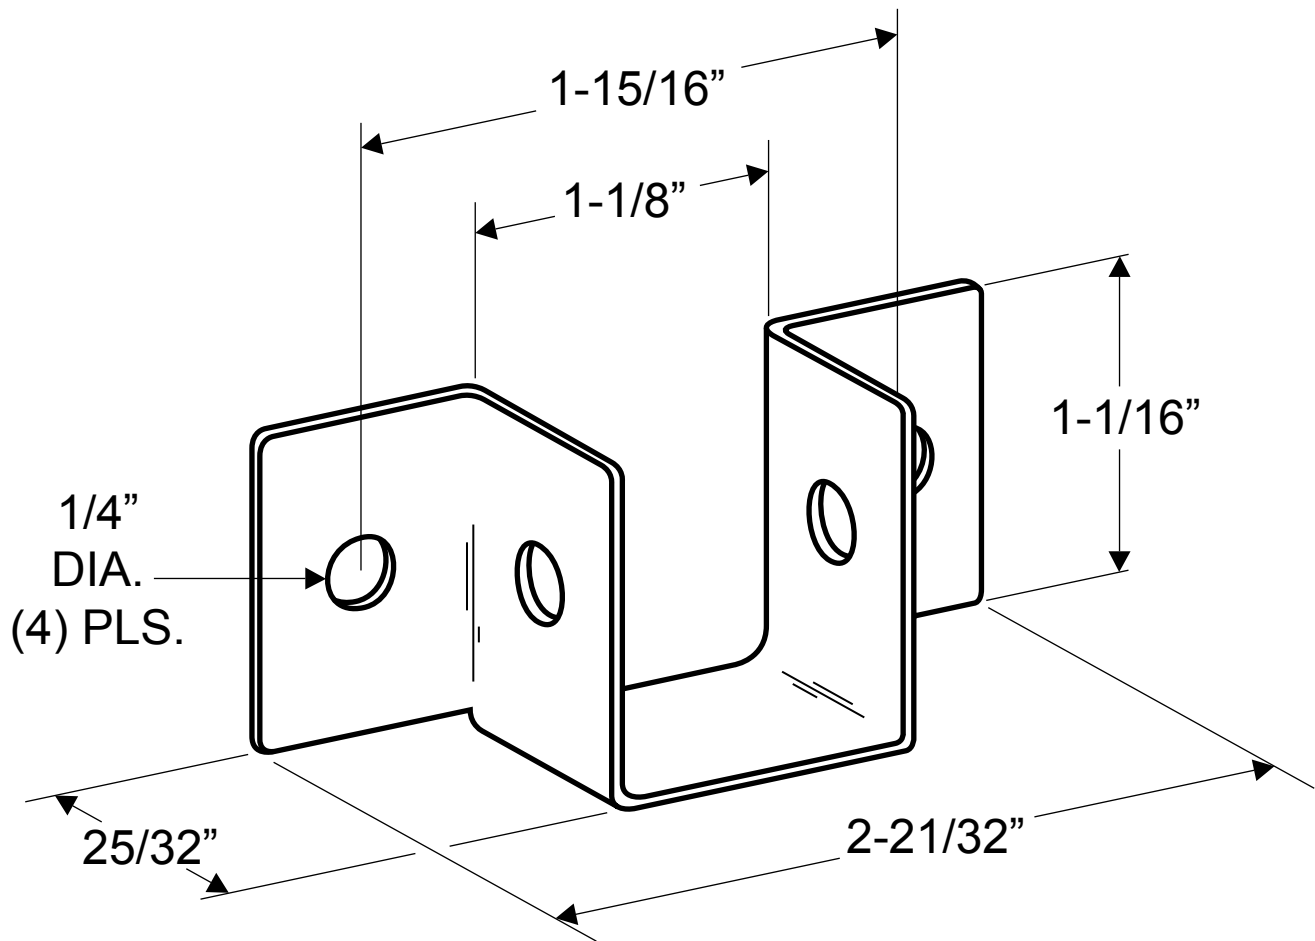

**2169
(HEADRAIL BRACKET)**

NOTE: 18 GAUGE (.05" THICK STAINLESS)