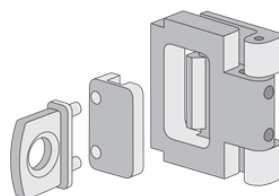

The Door GuardianTM MC MF

SECURES all outswing doors including outswing double doors = Peace of Mind.

INSTALLATION IS QUICK AND EASY

All parts mount with 3M VHB tape and include screws for additional strength.

OPTIONAL CHILDPROOFING

SAFETY INSERT prevents children from opening the lock without the key.

To learn more and order:

info@thedoorguardian.com

DG01 - Outswing (closed)

DG01 - Outswing (open)

Optional safety insert & key