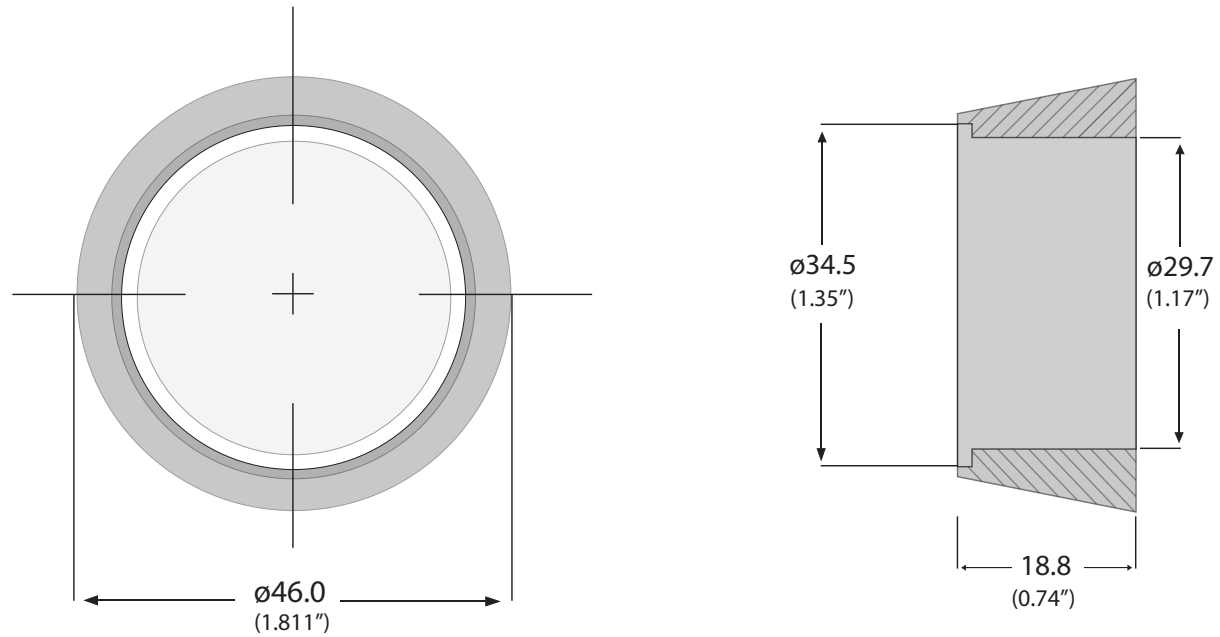

K-24 Series

K-24L Series

Cylinder Guards

When installed, these free spinning Cylinder Guard rings prevent would-be burglars or intruders from forcibly unscrewing the lock cylinder with channel locks, vise grips, or other burglary tools.