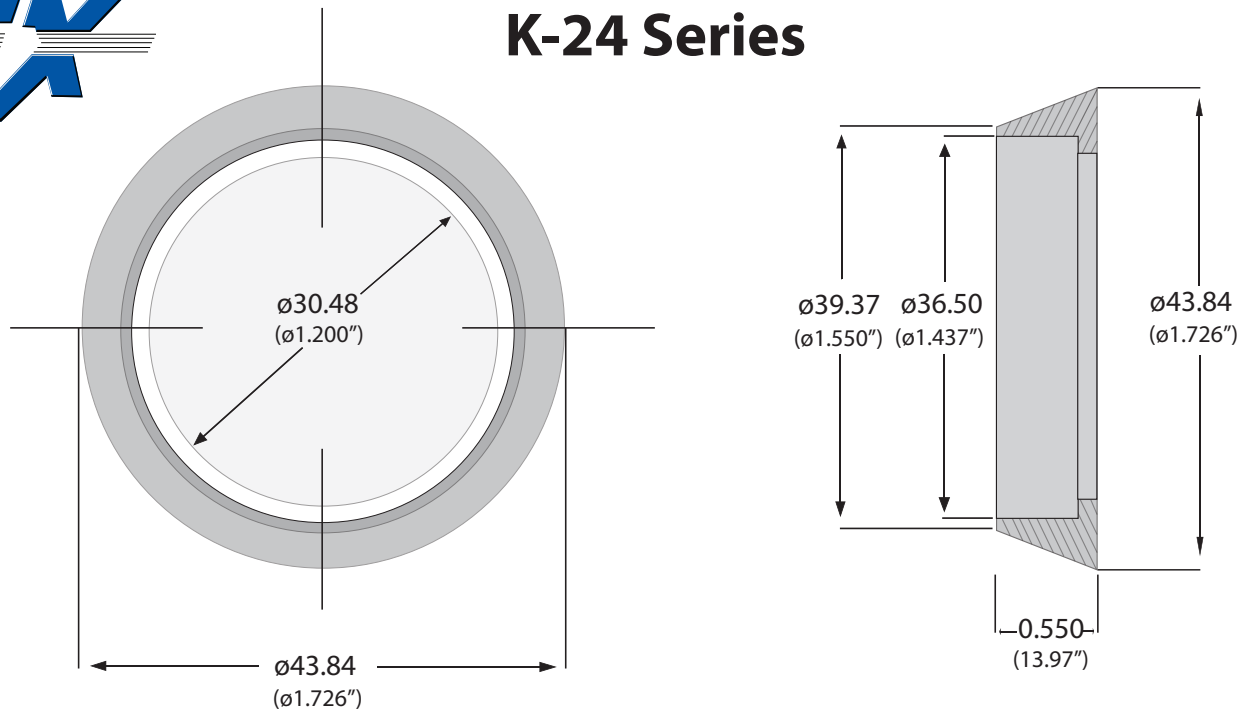

K-24 Series

K-24L Series

Cylinder Guards

When installed, these free spinning Cylinder Guard rings prevent would-be burglars or intruders from forcibly unscrewing the lock cylinder with channel locks, vise grips, or other burglary tools.