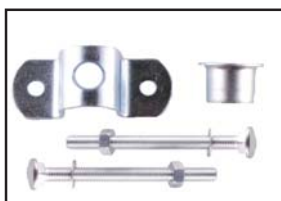

### K-FSM-302

\*Enlarged views to show  
detail

Triangular key and  
screws

### K-SSL-1P • COVERED GARAGE BOLT

Covered Heavy Duty  
Garage Bolt is non-  
handed for garage  
doors, gates, or  
warehouses.

Included accessories

Front plate  
protects padlock,  
making it difficult  
to cut with bolt-  
cutters