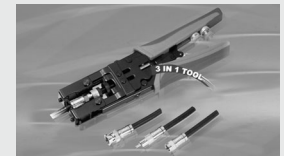

## CAT 5E RJ45 MODULAR PLUG

- FOR ROUND OR STRANDED 50U GOLD PLATED
- UL & CSA LISTED

## COMPRESSION CONNECTORS

**BNC MALE COMPRESSION TYPE**

SB-016B FOR RG-59U  
SB-016C FOR RG-6U  
SB-016BP FOR RG-59U PLENUM

**F MALE COMPRESSION TYPE**

SF-867B-2 FOR RG-59U  
SF-867C-2 FOR RG-6U  
SF-867CQ-2 FOR RG-6/U QUAD SHIELD

**RCA MALE COMPRESSION TYPE**

SR-1020B FOR RG-59U  
SR-1020C FOR RG-6U

**DL-8073RC COMPRESSION TOOL**

3 IN 1 TOOL: BNC, RCA & F