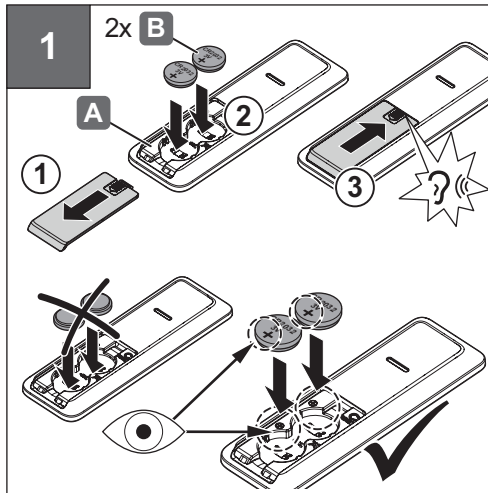

LOX5

HÄFELE

Connect Mesh Remote

850.00.040

	F	T_A
CR2032 (3V)		10 °C - 50 °C 50 °F - 122 °F

A

+ CR2032
2x **B**

12V	850.00.042
24V	850.00.043

002.99.032

732.28.451

HDE.22.08.19

The Bluetooth® word mark and logos are registered trademarks owned by Bluetooth SIG, Inc. and any use of such marks by Häfele GmbH & Co KG is under license. Other trademarks and trade names are those of their respective owners.