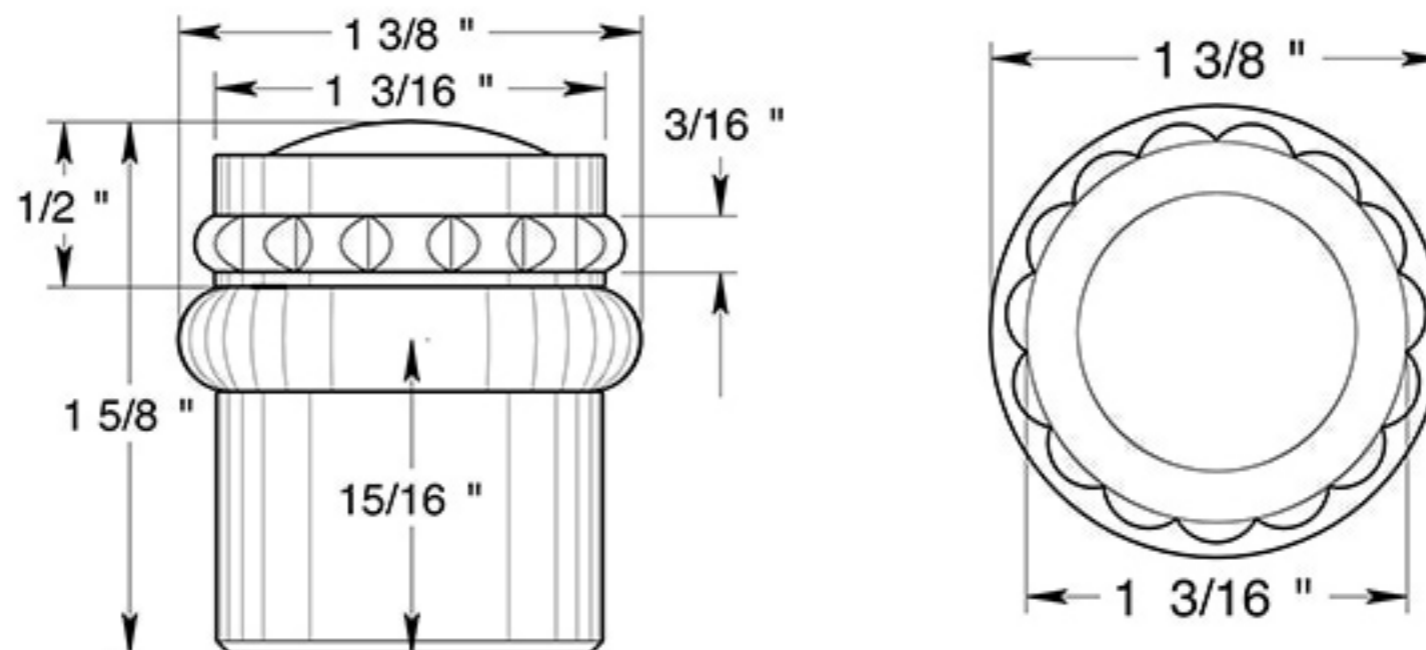

UFBP4505

1-1/2" UNIVERSAL FLOOR BUMPER / ROUND PATTERN / SOLID BRASS

DRAWING NOT TO SCALE

NOTE: Deltana reserves the right to constantly improve its products and is not responsible for differences between the product in-hand and the specifications contained in this drawing. We do not recommend to pre-drill holes or pre-cut woods or metals based on the drawing information if the veracity of the specifications has not been proven by the live product.