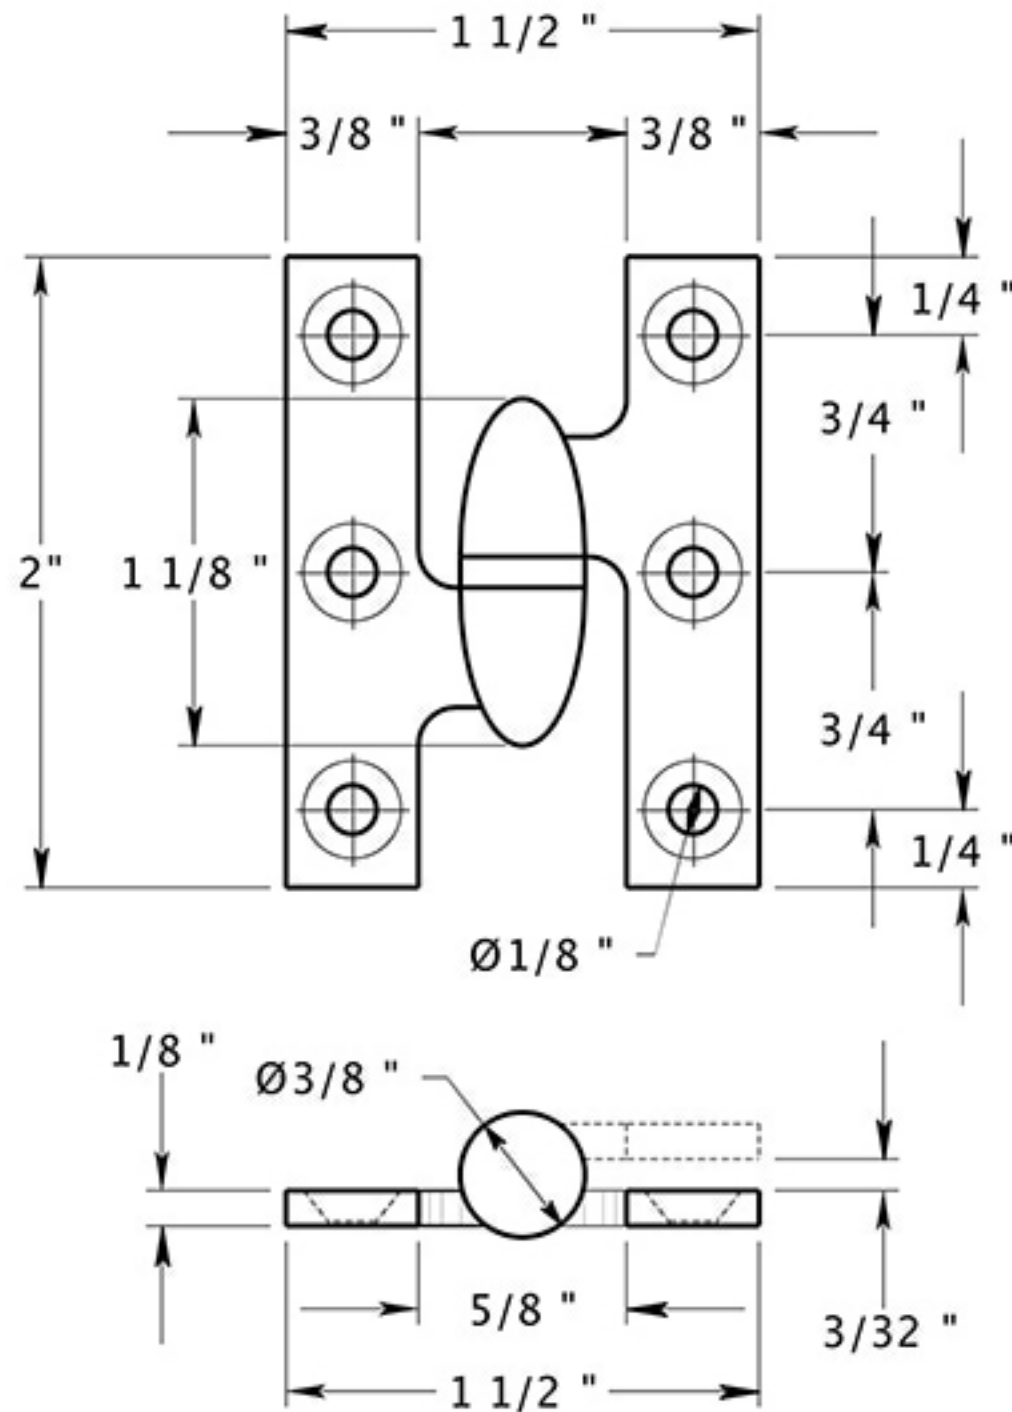

OK2015

2"x 1-1/2" OLIVE KNUCKLE HINGE
SOLID BRASS

LEFT

RIGHT

DRAWING NOT TO SCALE

NOTE: Deltana reserves the right to constantly improve its products and is not responsible for differences between the product in-hand and the specifications contained in this drawing. We do not recommend to pre-drill holes or pre-cut woods or metals based on the drawing information if the veracity of the specifications has not been proven by the live product.