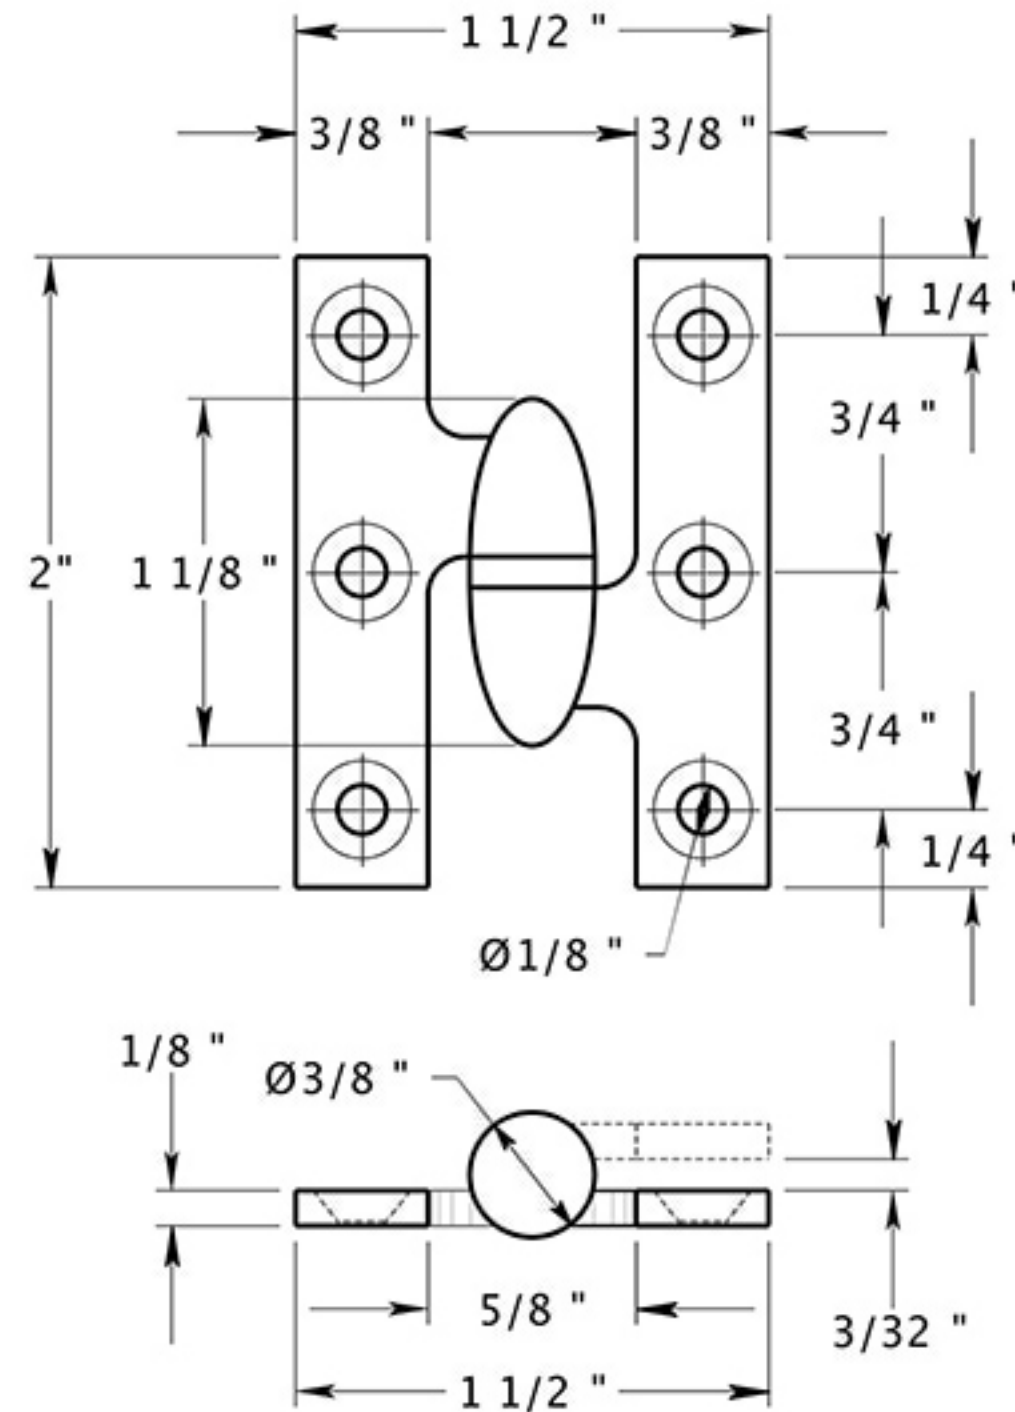

OK2015

2"x 1-1/2" OLIVE KNUCKLE HINGE
SOLID BRASS

LEFT

RIGHT

DRAWING NOT TO SCALE

NOTE: Deltana reserves the right to constantly improve its products and is not responsible for differences between the product in-hand and the specifications contained in this drawing. We do not recommend to pre-drill holes or pre-cut woods or metals based on the drawing information if the veracity of the specifications has not been proven by the live product.