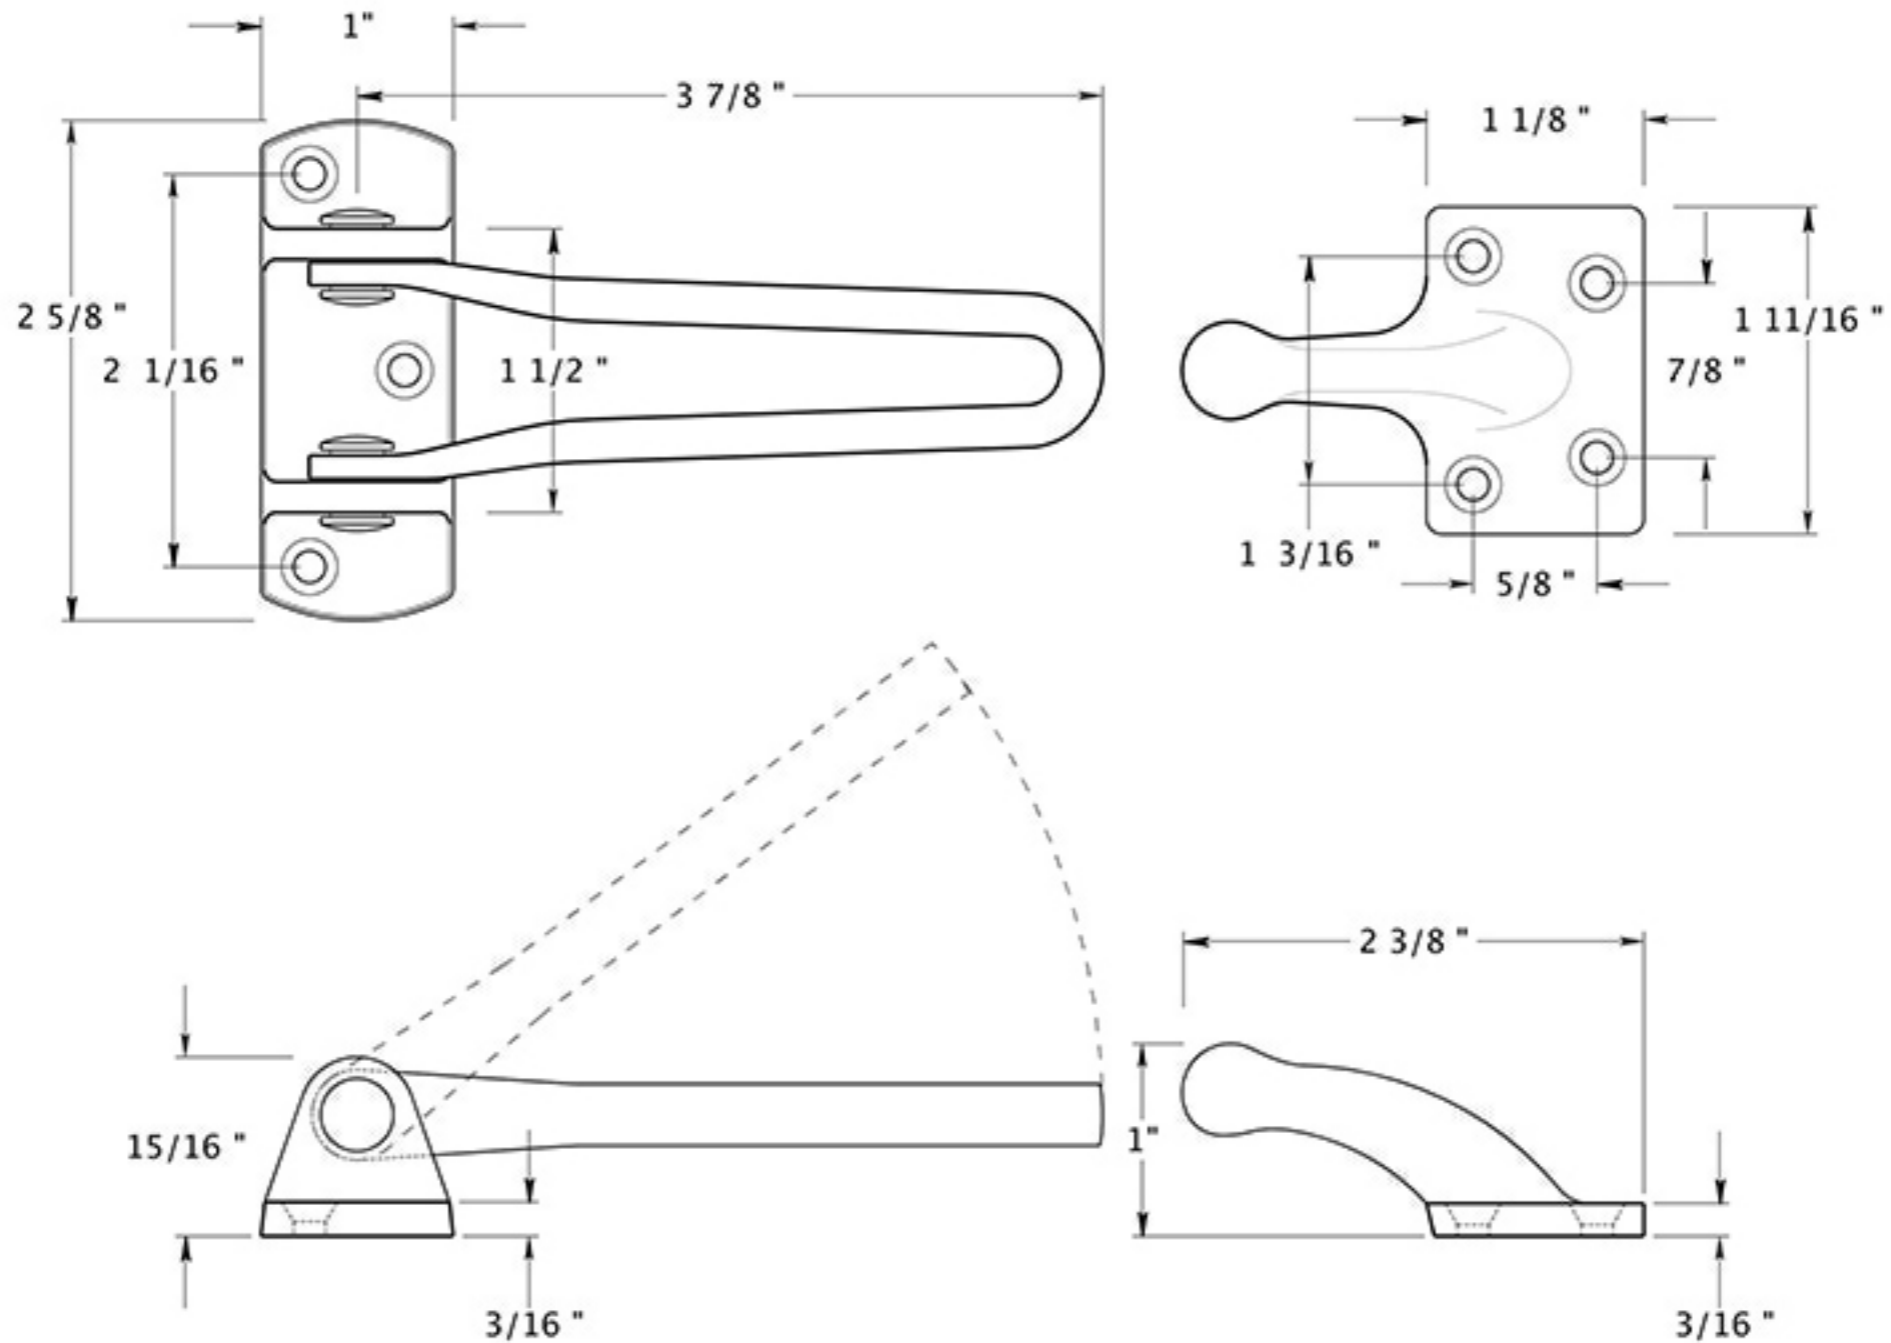

# DG425

4" DOOR GUARD / SOLID BRASS

DRAWING NOT TO SCALE

NOTE: Deltana reserves the right to constantly improve its products and is not responsible for differences between the product in-hand and the specifications contained in this drawing. We do not recommend to pre-drill holes or pre-cut woods or metals based on the drawing information if the veracity of the specifications has not been proven by the live product.