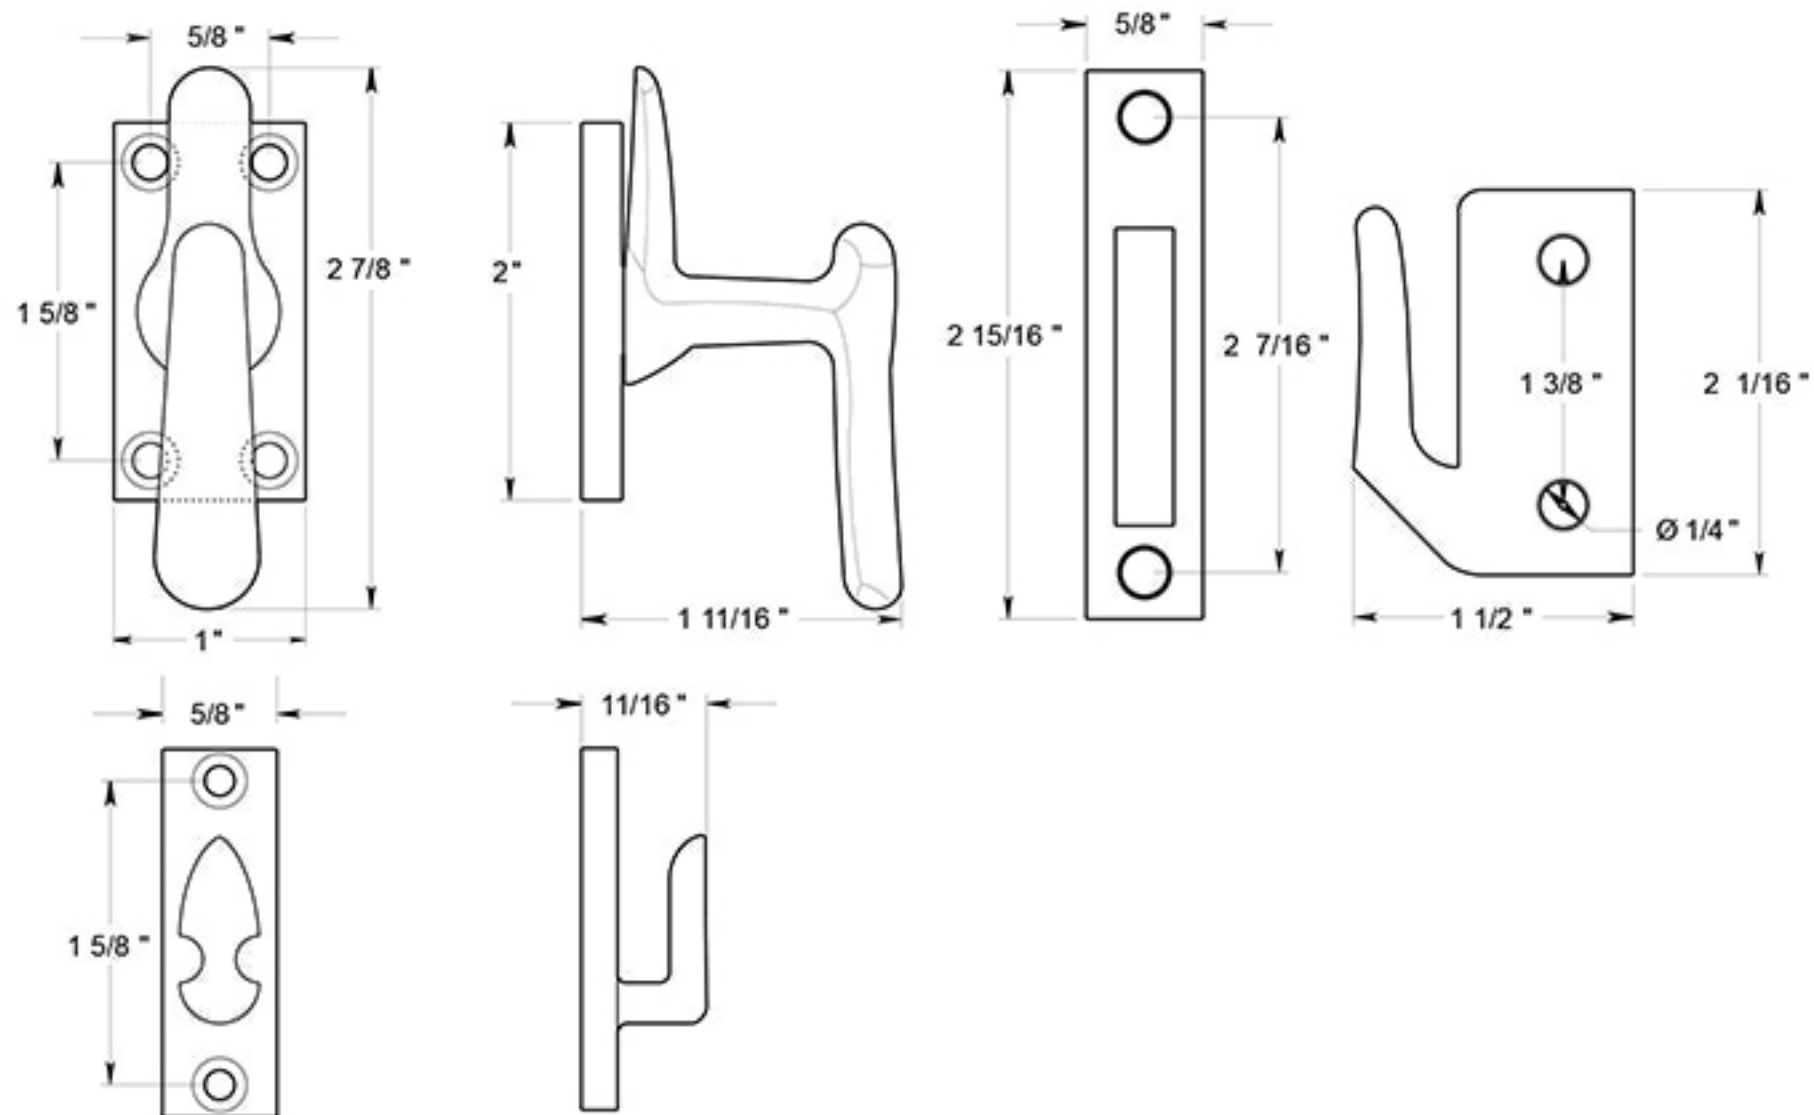

CF66

1"x 2-7/8" WINDOW LOCK / CASEMENT FASTENER / SOLID BRASS

DRAWING NOT TO SCALE

NOTE: Deltana reserves the right to constantly improve its products and is not responsible for differences between the product in-hand and the specifications contained in this drawing. We do not recommend to pre-drill holes or pre-cut woods or metals based on the drawing information if the veracity of the specifications has not been proven by the live product.