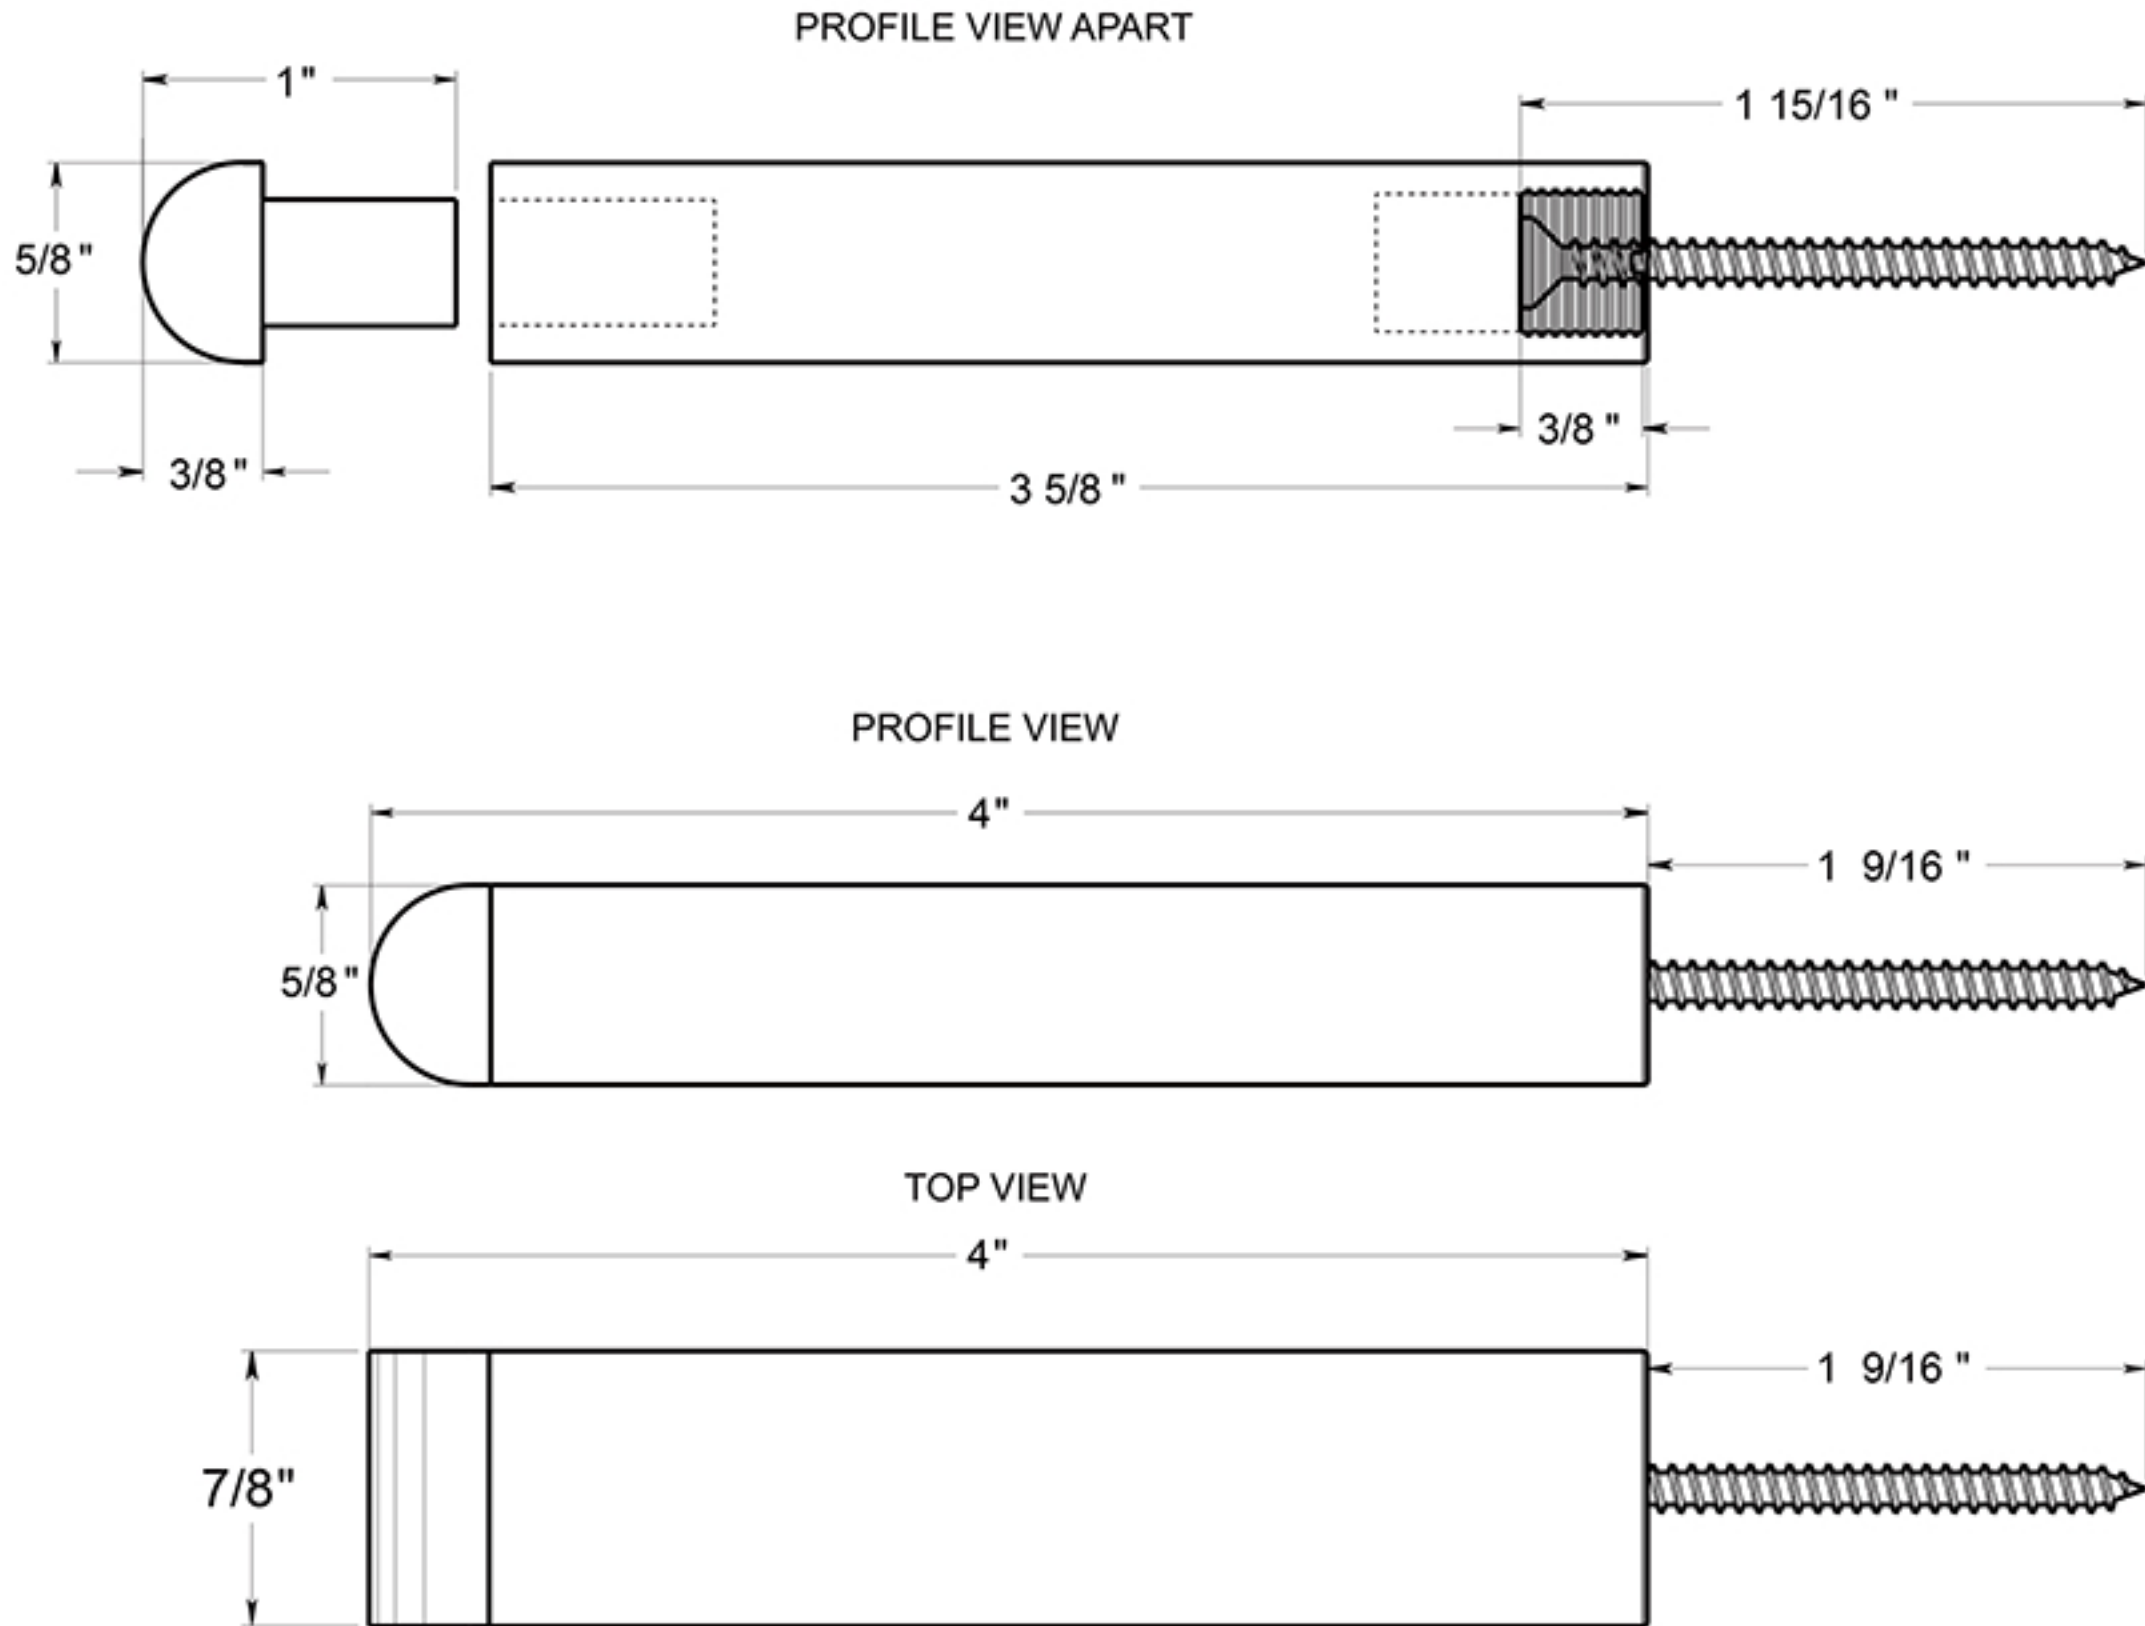

BDSR40

4" BASEBOARD BUMPER / RADIUS RUBBER / SOLID BRASS

Notice: Top and Profile Views are relative to the installation, this product can be installed either way.

DRAWING NOT TO SCALE

NOTE: Deltana reserves the right to constantly improve its products and is not responsible for differences between the product in-hand and the specifications contained in this drawing. We do not recommend to pre-drill holes or pre-cut woods or metals based on the drawing information if the veracity of the specifications has not been proven by the live product.