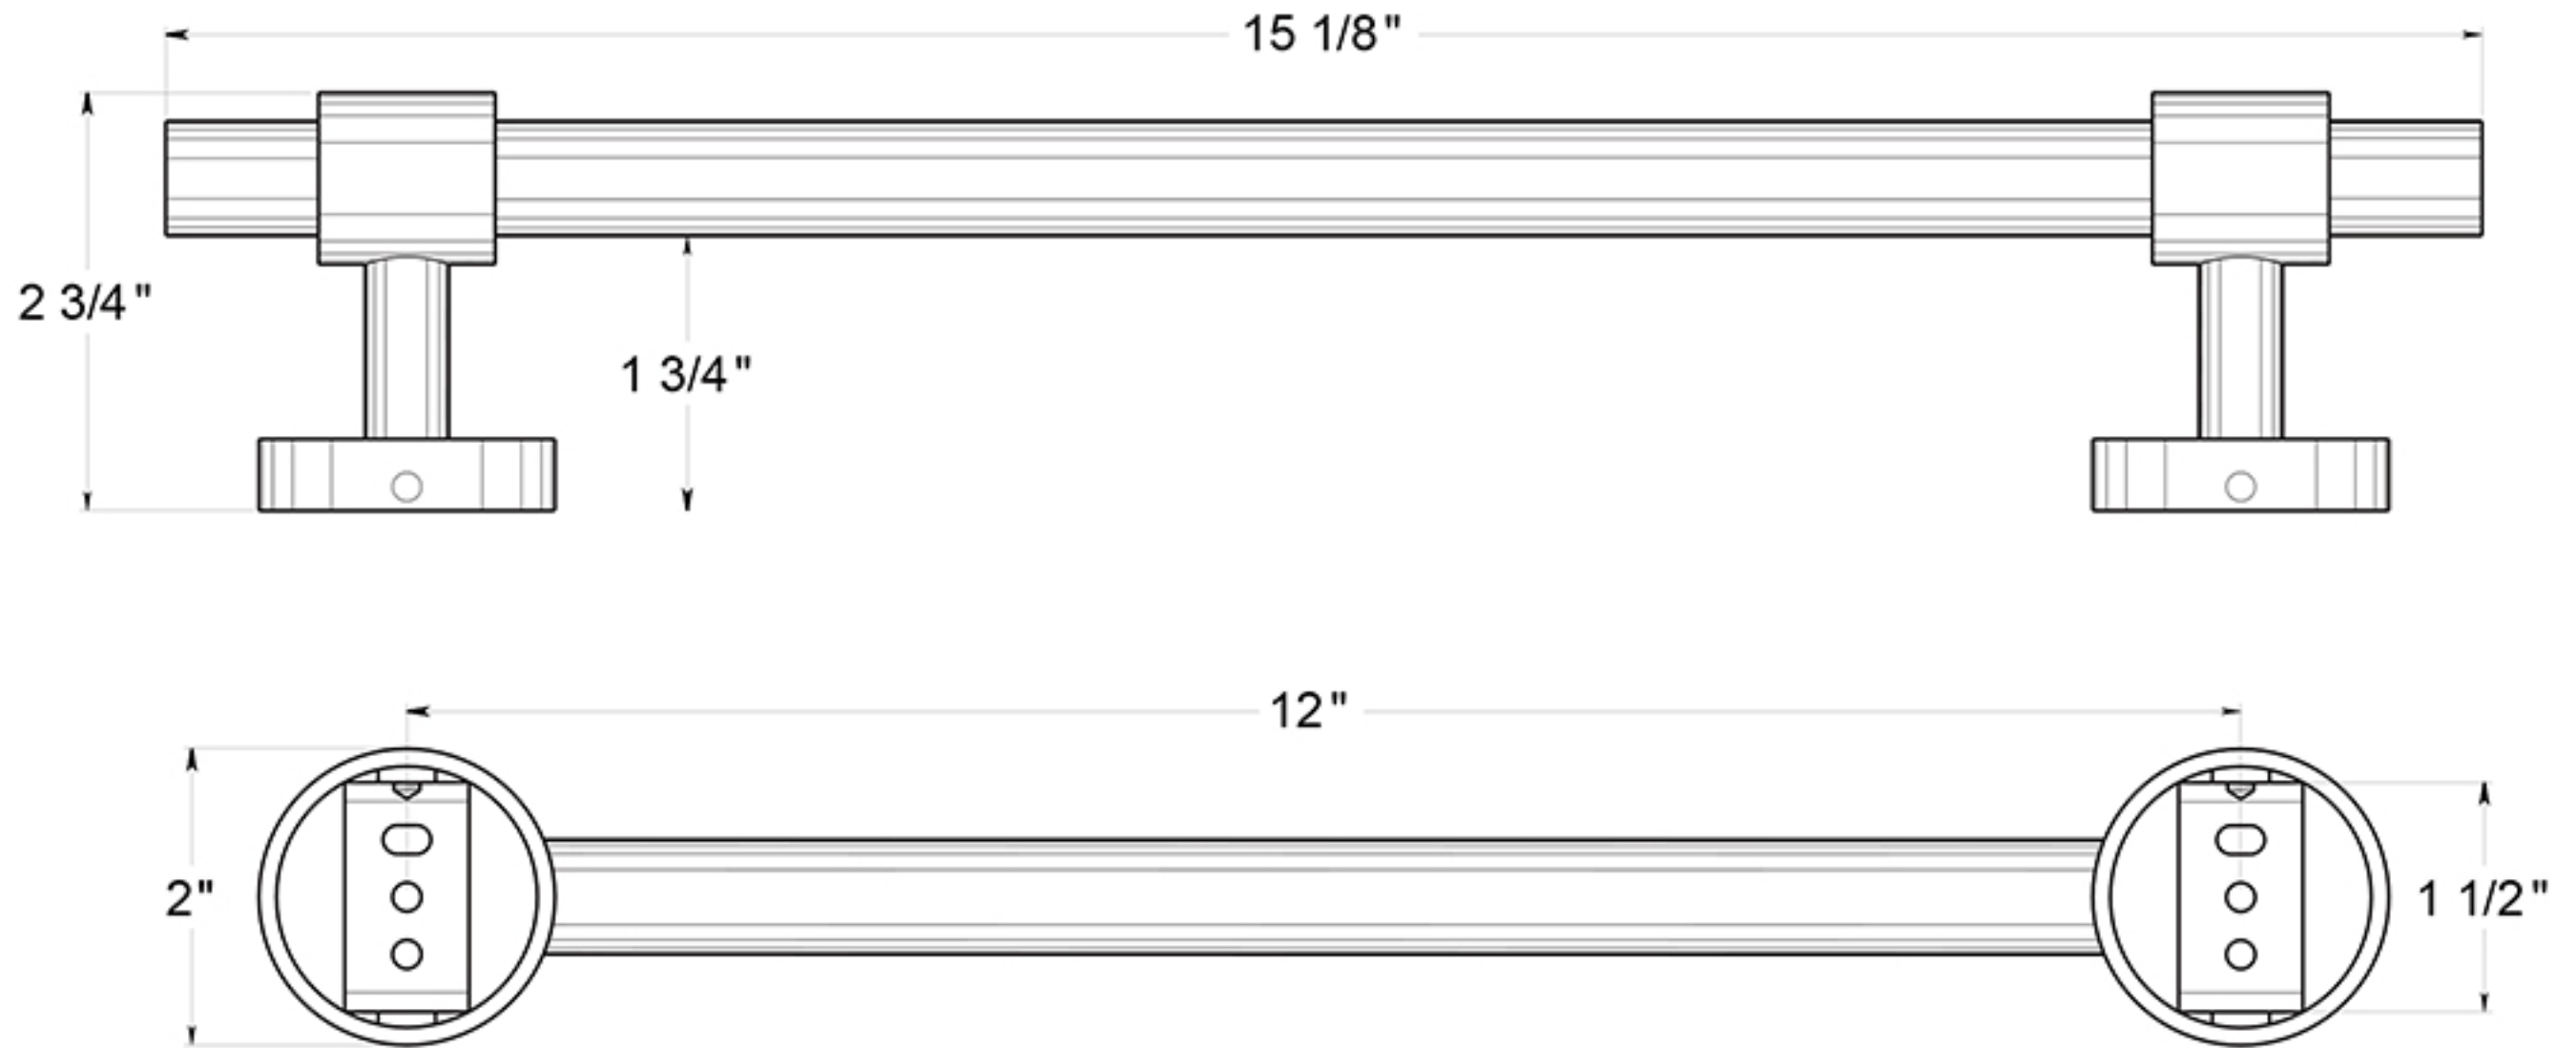

BBS2003/12

12" TOWEL BAR / SOLID BRASS

DRAWING NOT TO SCALE

NOTE: Deltana reserves the right to constantly improve its products and is not responsible for differences between the product in-hand and the specifications contained in this drawing. We do not recommend to pre-drill holes or pre-cut woods or metals based on the drawing information if the veracity of the specifications has not been proven by the live product.