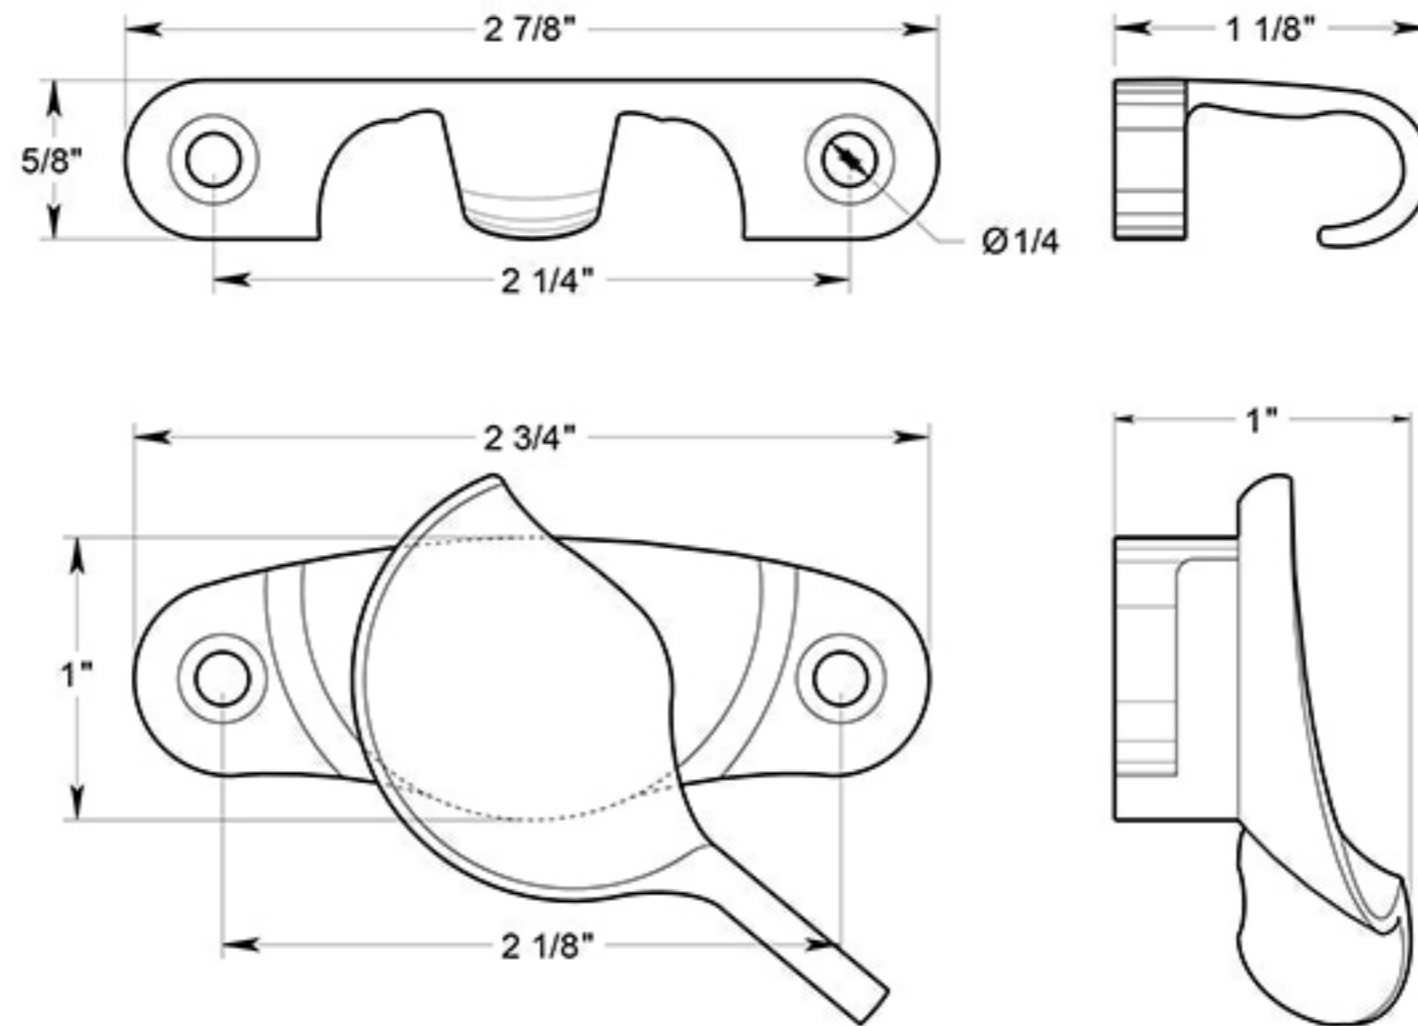

WLS9

2-3/4" WINDOW SASH LOCK / SOLID BRASS

DRAWING NOT TO SCALE

NOTE: Deltana reserves the right to constantly improve its products and is not responsible for differences between the product in-hand and the specifications contained in this drawing. We do not recommend to pre-drill holes or pre-cut woods or metals based on the drawing information if the veracity of the specifications has not been proven by the live product.