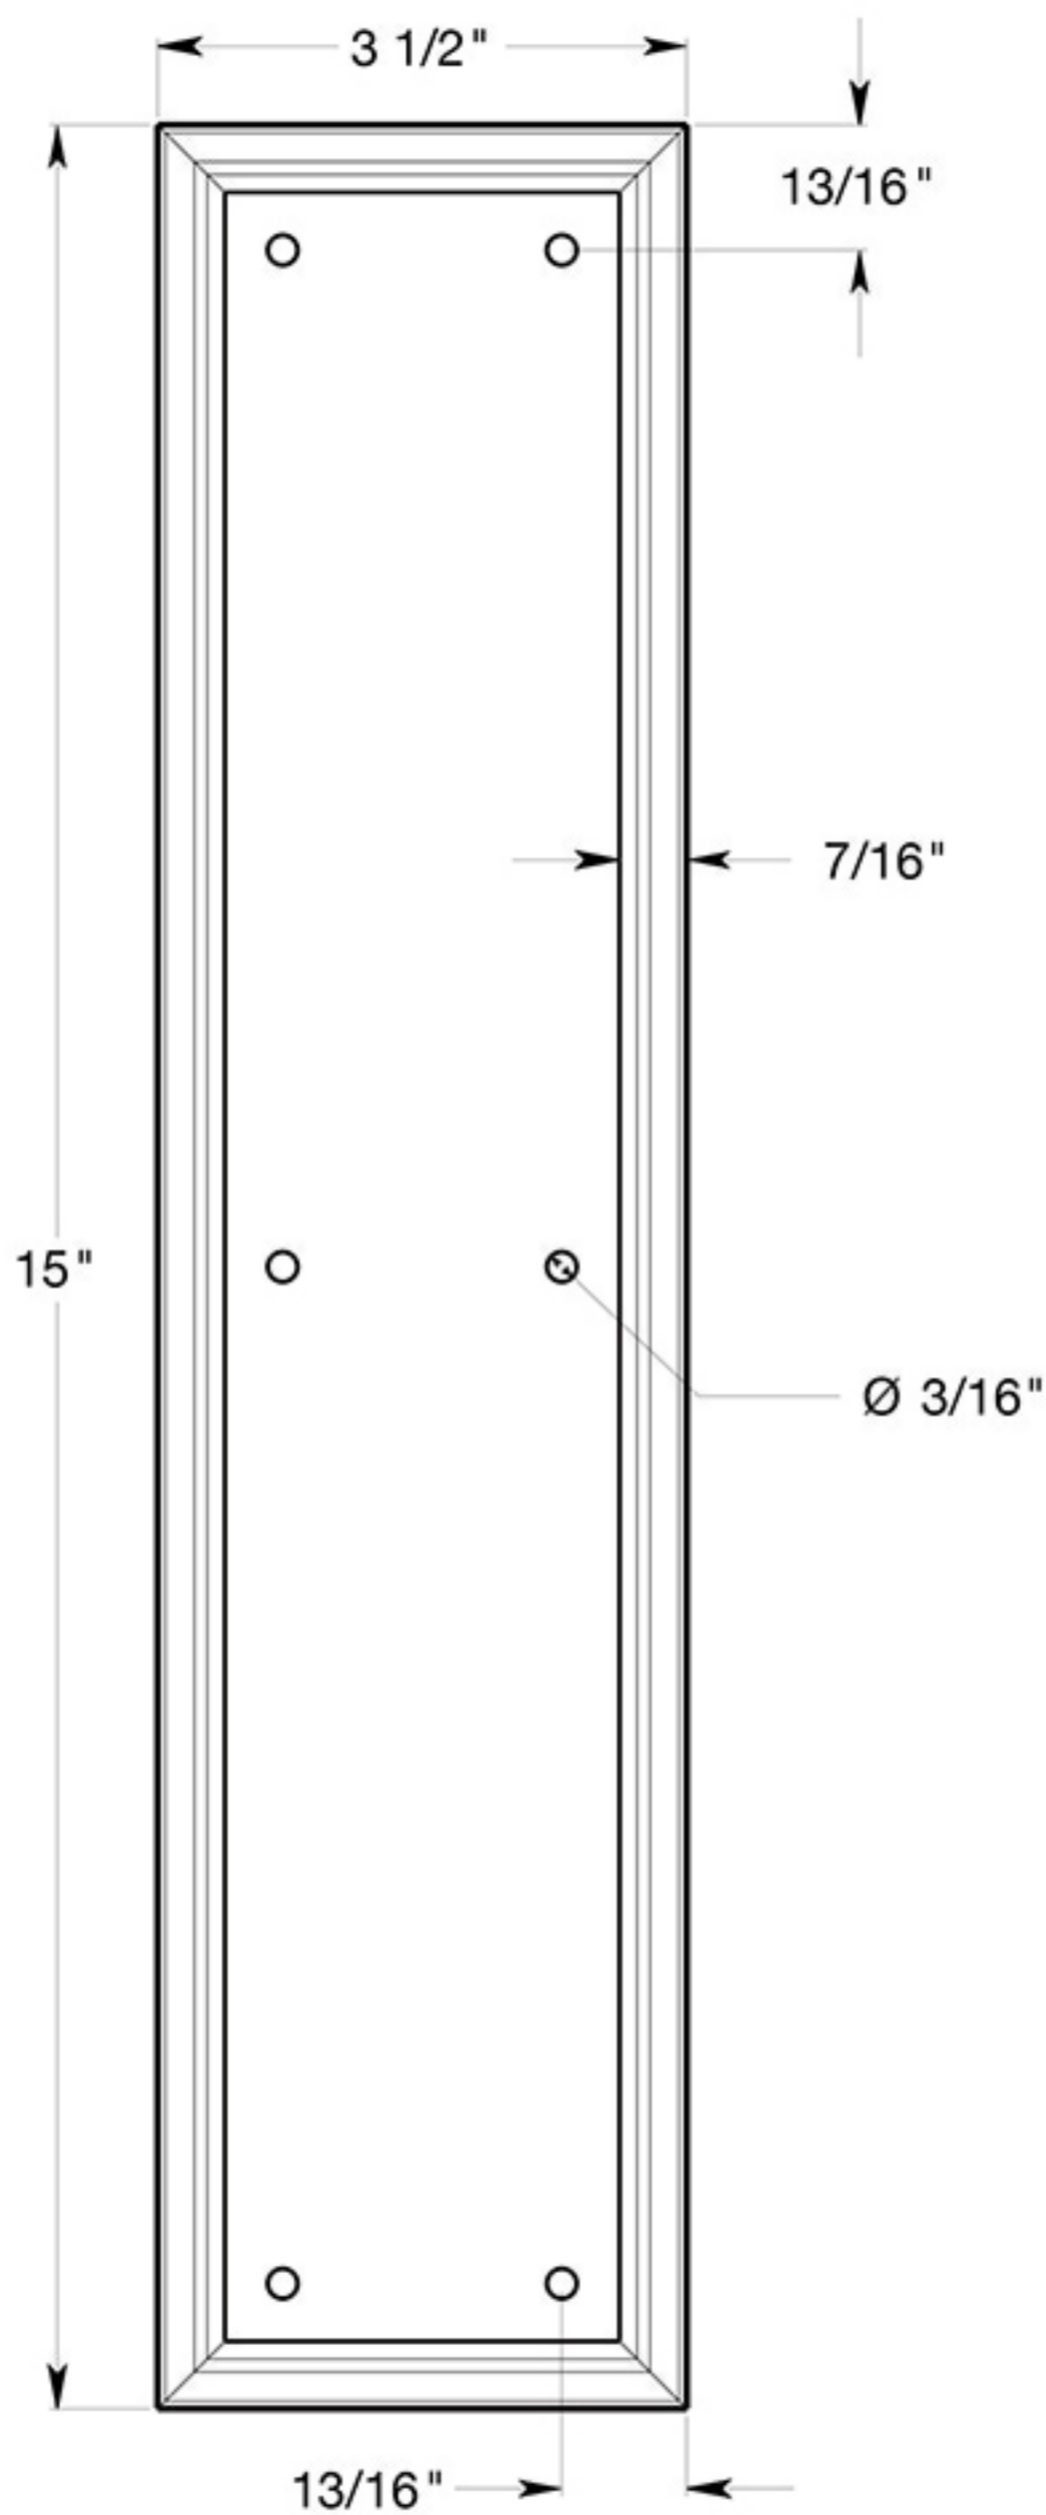

PP2280

3-1/2"x 15" PUSH PLATE / FRAMED / HD / SOLID BRASS

PLATE GAUGE: 1.2 mm

DRAWING NOT TO SCALE

NOTE: Deltana reserves the right to constantly improve its products and is not responsible for differences between the product in-hand and the specifications contained in this drawing. We do not recommend to pre-drill holes or pre-cut woods or metals based on the drawing information if the veracity of the specifications has not been proven by the live product.