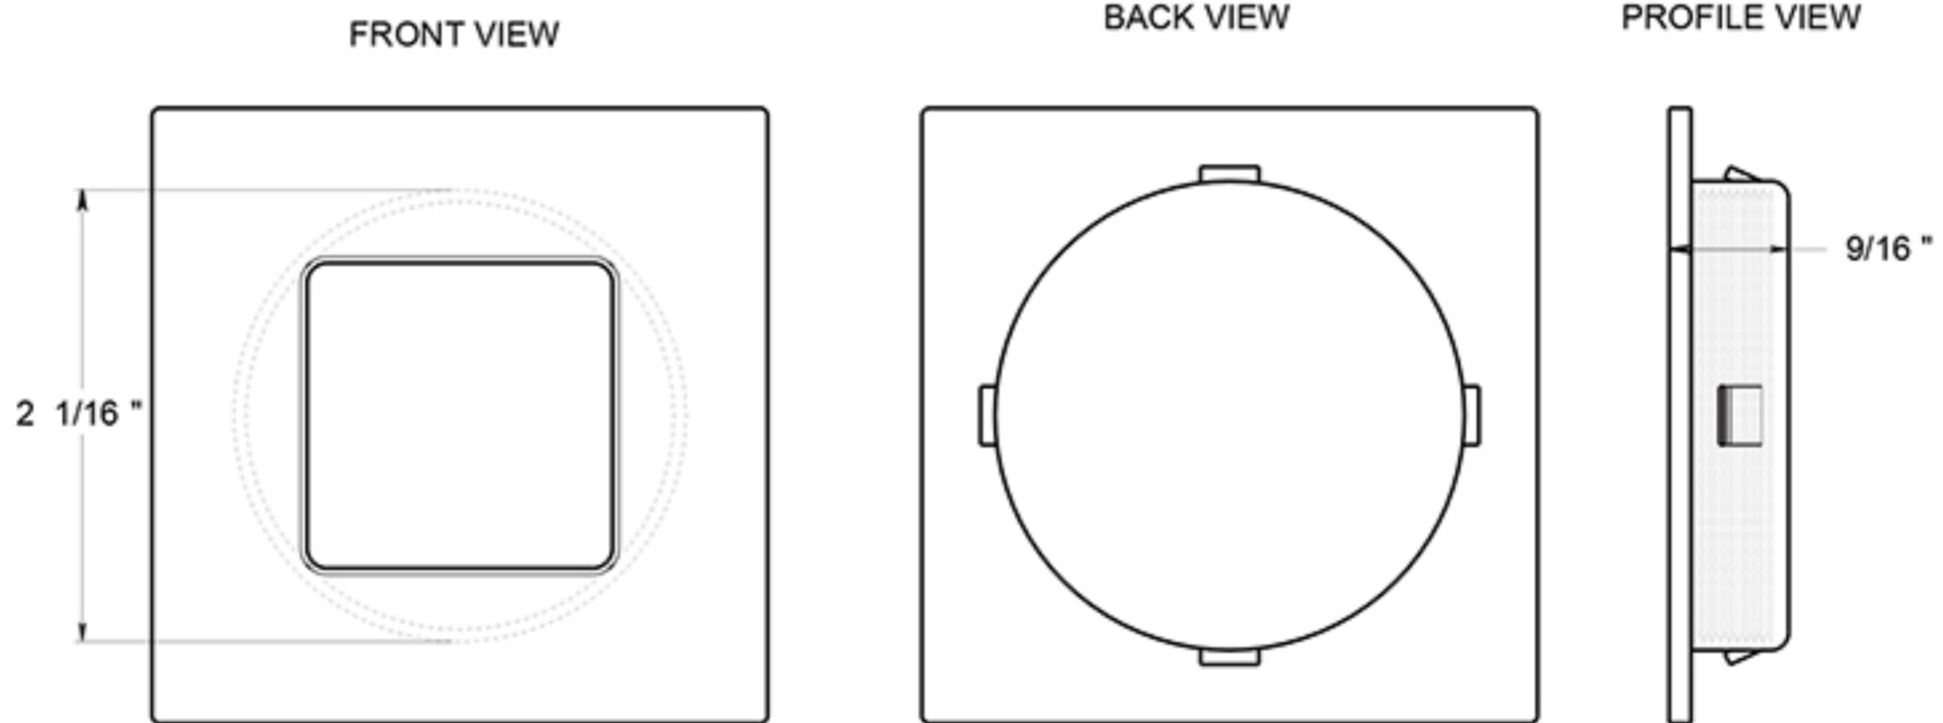

FPS234

2 3/4" x 2 3/4" x 9/16" FLUSH PULL / SQUARE / SOLID BRASS

SURFACE PLATE

BACK PLATE

ATTACHED PARTS

DRAWING NOT TO SCALE

NOTE: Deltana reserves the right to constantly improve its products and is not responsible for differences between the product in-hand and the specifications contained in this drawing. We do not recommend to pre-drill holes or pre-cut woods or metals based on the drawing information if the veracity of the specifications has not been proven by the live product.