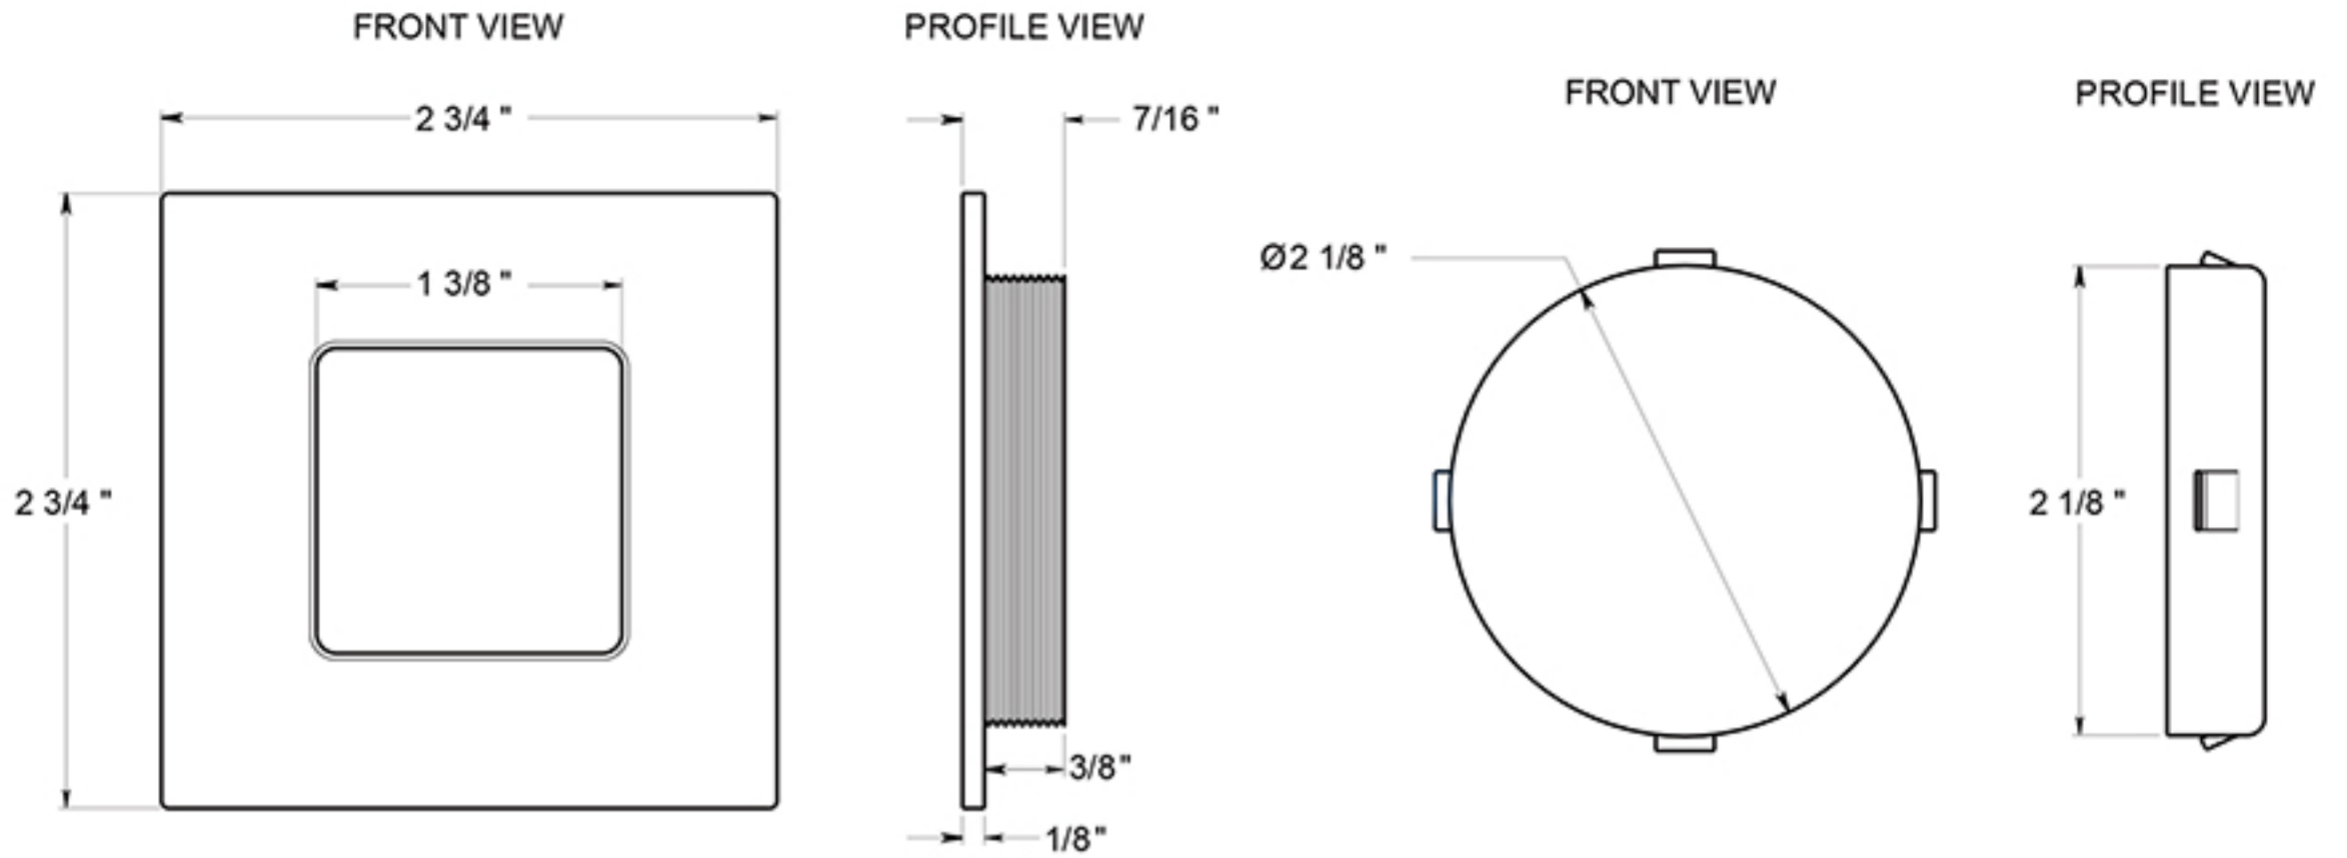

FPS234

2 3/4" x 2 3/4" x 9/16" FLUSH PULL / SQUARE / SOLID BRASS

SURFACE PLATE

BACK PLATE

ATTACHED PARTS

DRAWING NOT TO SCALE

NOTE: Deltana reserves the right to constantly improve its products and is not responsible for differences between the product in-hand and the specifications contained in this drawing. We do not recommend to pre-drill holes or pre-cut woods or metals based on the drawing information if the veracity of the specifications has not been proven by the live product.