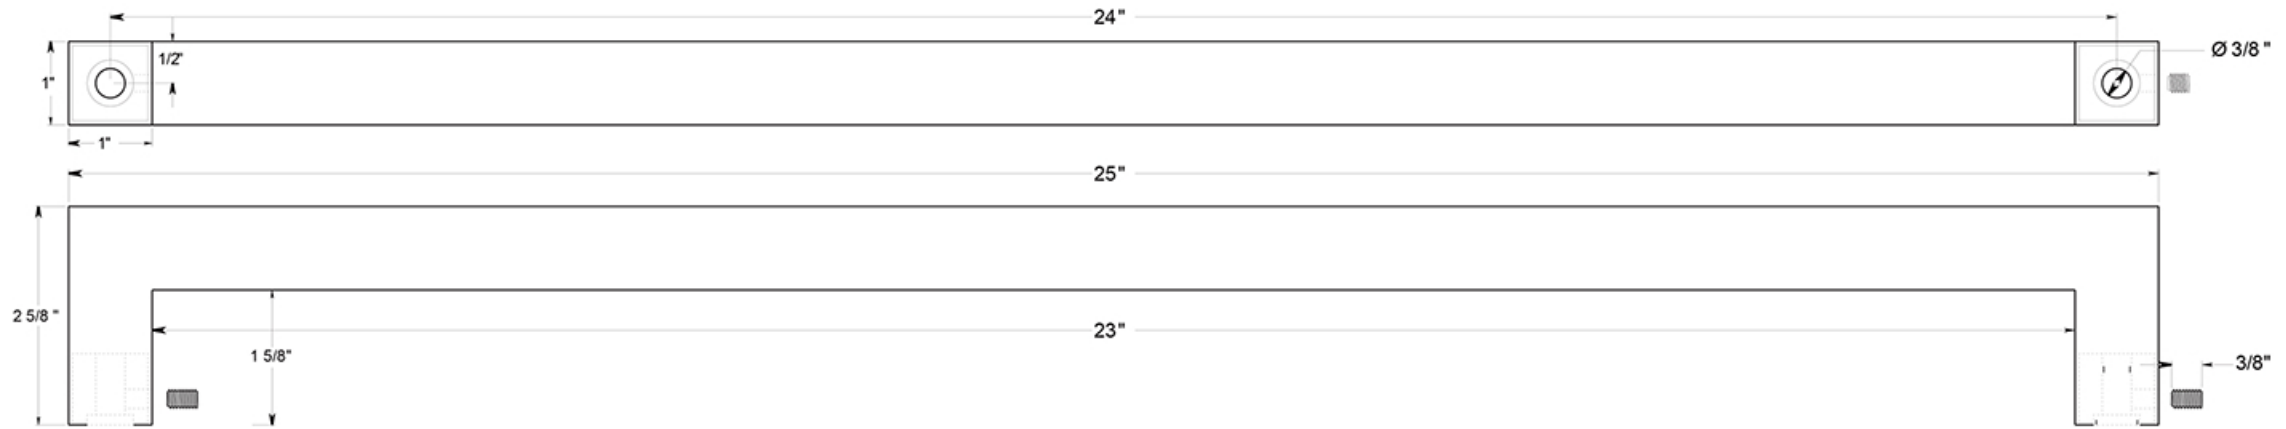

SSP2410

CONTEMPORARY PULLS / 24" / STAINLESS STEEL / SINGLE SIDE

GLASS DOOR HARDWARE (X2)

WOOD DOOR HARDWARE (X2)

GENERIC (X2)

DRAWING NOT TO SCALE

NOTE: Deltana reserves the right to constantly improve its products and is not responsible for differences between the product in-hand and the specifications contained in this drawing. We do not recommend to pre-drill holes or pre-cut woods or metals based on the drawing information if the veracity of the specifications has not been proven by the live product.