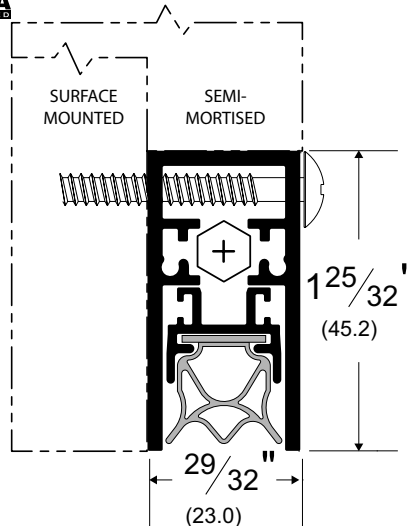

Architectural Door Accessories

ASSA ABLOY

Pemko Door Bottoms: Automatic Door Bottoms

The global leader in
door opening solutions

4301_PKL

AVAILABLE FINISHES: C, D, G
WIDTH: $29/32$ " (23.0 mm)
HEIGHT: $1-25/32$ " (45.2 mm)

C (Clear Anodized)
D (Dark Bronze Anodized)
G (Gold Anodized)

TITLE:
PREPARED FOR:
PREPARED BY:
DATE:
COMMENTS: