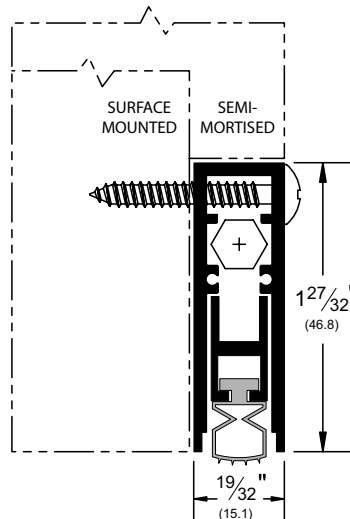

Architectural Door Accessories

ASSA ABLOY

Pemko Door Bottoms: Automatic Door Bottoms

The global leader in
door opening solutions

4131_PKL

AVAILABLE FINISHES: **BDG, C, D, SN**
WIDTH: **19/32" (15.1 mm)**
HEIGHT: **1-27/32" (46.8 mm)**

BDG (Bright Dip Gold Anodized)
C (Clear Anodized)
D (Dark Bronze Anodized)
SN (Satin Nickel Anodized)

TITLE:
PREPARED FOR:
PREPARED BY:
DATE:
COMMENTS: