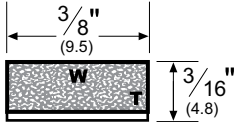

## P241

AVAILABLE FINISHES: **GRAY**

AVAILABLE LENGTHS: 17'

HEIGHT/THICKNESS: **3/8" (9.5 mm)**

WIDTH: **3/16" (4.8 mm)**

Adhesive Backing

TITLE:
PREPARED FOR:
PREPARED BY:
DATE:
COMMENTS: