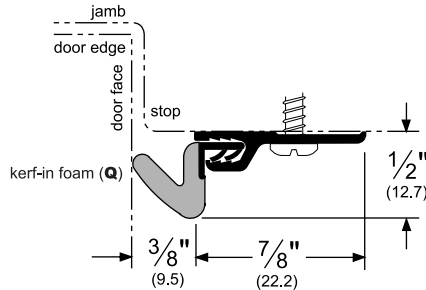

Architectural Door Accessories

ASSA ABLOY

Pemko Perimeter Gasketing: Standard Perimeter Gasketing

The global leader in
door opening solutions

306_Q

AVAILABLE FINISHES: **A, D, PW**

WIDTH: **1/2" (12.7 mm)**

PROFILE HEIGHT: **7/8" (22.2 mm)**

TOTAL HEIGHT WITH INSERT: **1-1/4" (31.7 mm)**

A (Mill Finish Aluminum)

D (Dark Bronze Anodized Aluminum)

PW (Painted White Aluminum)

TITLE:

PREPARED FOR:

PREPARED BY: