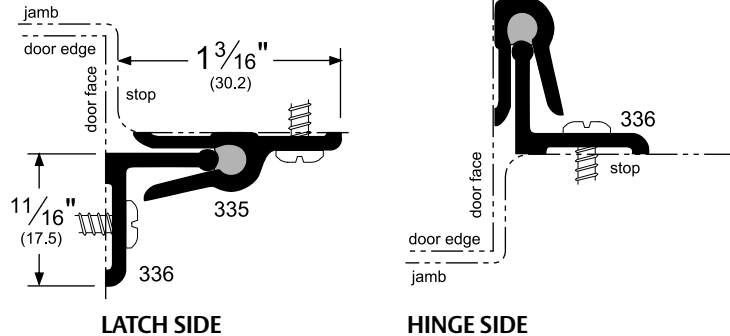

Architectural Door Accessories

ASSA ABLOY

Pemko Perimeter Gasketing: Heavy Duty Interlock

The global leader in
door opening solutions

336_ (335_R applied to jamb) / (336_ applied to jamb)

AVAILABLE FINISHES: A, D
WIDTH: 11/16" (17.5 mm)
HEIGHT: 1-3/16" (30.2 mm)