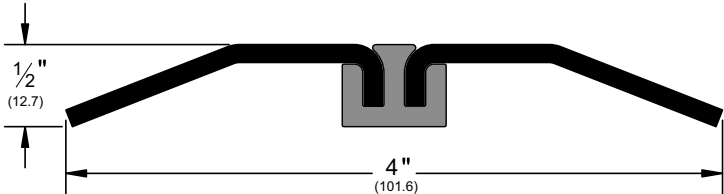

Architectural Door Accessories

ASSA ABLOY

Pemko Commercial Thresholds: Saddle Threshold

The global leader in
door opening solutions

252x2SSFG

AVAILABLE FINISH: **SS (#4)**
WIDTH: **4" (101.6 mm)**
HEIGHT: **1/2" (12.7 mm)**