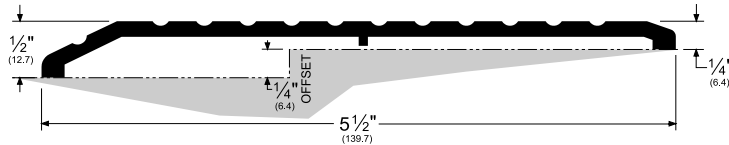

## Pemko Commercial Thresholds: Half Saddle/Offset Saddle Thresholds

The global leader in  
door opening solutions

158\_

AVAILABLE FINISHES: A, D, G  
WIDTH: 5-1/2" (139.7 mm)  
HEIGHT: 1/2" (12.7 mm)

A (Mill Finish Aluminum)  
D (Dark Bronze Anodized)  
G (Gold Anodized)