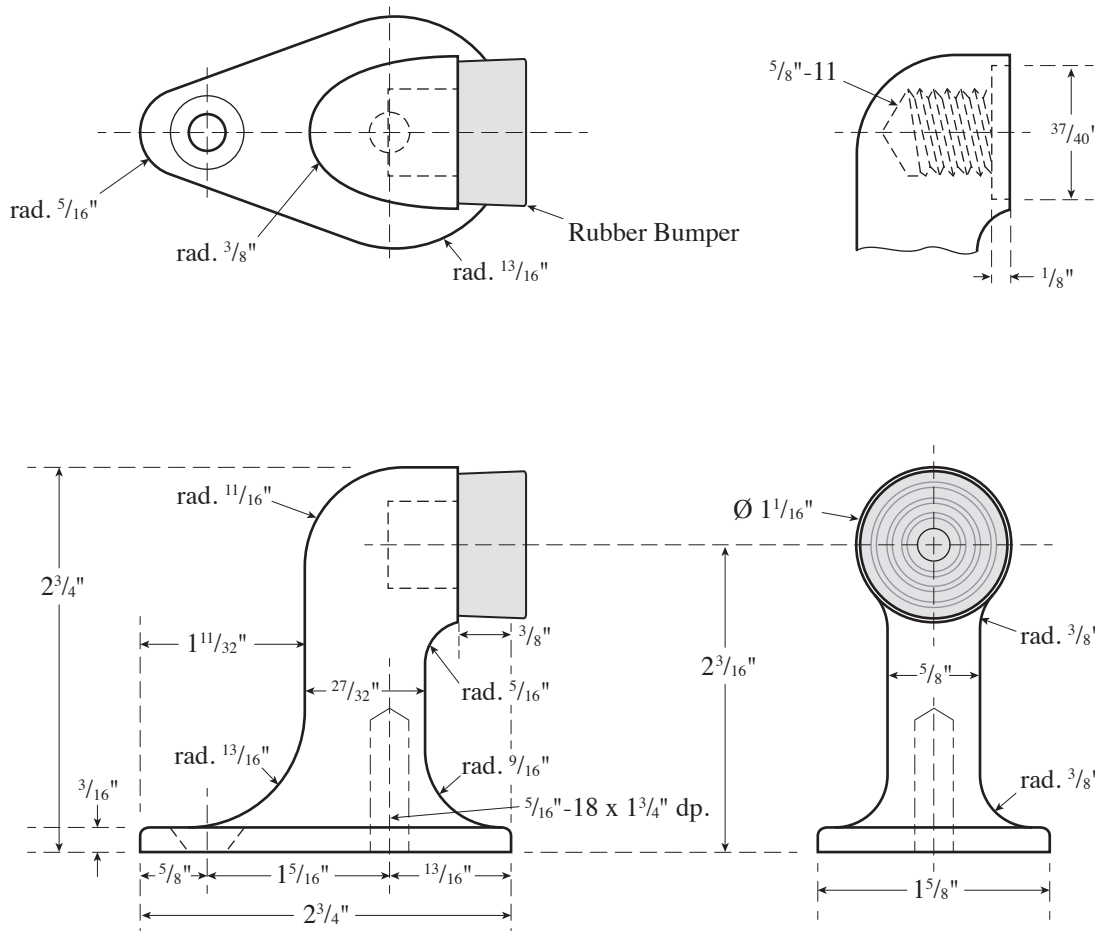

Architectural Door Accessories

ASSA ABLOY

Rockwood 483 Door Stop

The global leader in
door opening solutions

NOT TO SCALE

Template T-483

Effective date: Oct. 9, 2018
Supersedes: All Previous

NOTE: ASSA ABLOY reserves the right to make product changes and is not responsible for obsolete template errors. To ensure your template is current, please visit our website at www.assaabloydooraccessories.us or call us at 800-458-2424.

MATERIAL:
Solid Cast Brass with Rubber Bumper

FASTENERS NOTE:
5/16"-18 x 1 3/4" Stud, Anchor;
#12 x 1 1/4" Flat Head Wood Screws Plastic Anchors

WARNING

This product can expose you to lead which is known to the state of California to cause cancer and birth defects or other reproductive harm. For more information go to www.P65warnings.ca.gov.