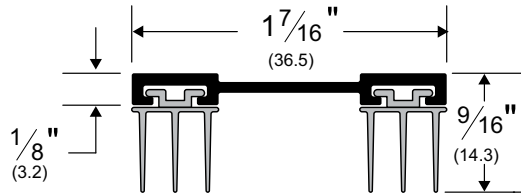

Architectural Door Accessories

ASSA ABLOY

Pemko Door Bottoms: Door Shoes

The global leader in
door opening solutions

3692_PK773_

AVAILABLE FINISHES: A

WIDTH: 1-7/16" (36.512 mm)

TOTAL HEIGHT WITH INSERT: 9/16" (14.287 mm)