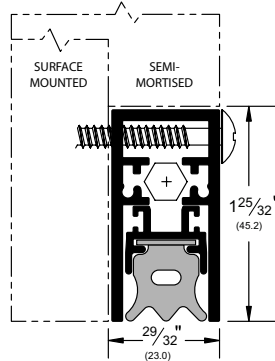

## Pemko Door Bottoms: Automatic Door Bottoms

The global leader in  
door opening solutions

**4301\_RL**

AVAILABLE FINISHES: C, D  
WIDTH:  $29/32$ " (23.0 mm)  
HEIGHT:  $1-25/32$ " (45.2 mm)

C (Clear Anodized)  
D (Dark Bronze Anodized)