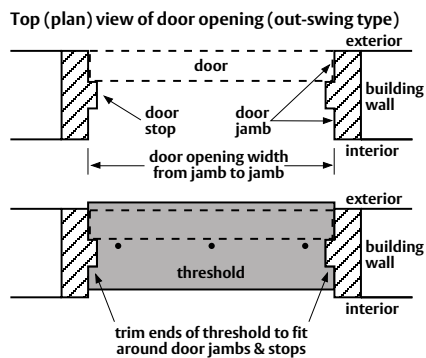

Architectural Door Accessories

ASSA ABLOY

Pemko Commercial Threshold

The global leader in
door opening solutions

Applies to the following product:

279x224_FGT

Installation Instructions:

1. Carefully cope to fit within the frame opening making sure seal will make contact with door face.
2. Trim seal 1/16" longer than threshold at each end. Use a sealant or compound at all edges and joints.
3. Fasten with screws provided.