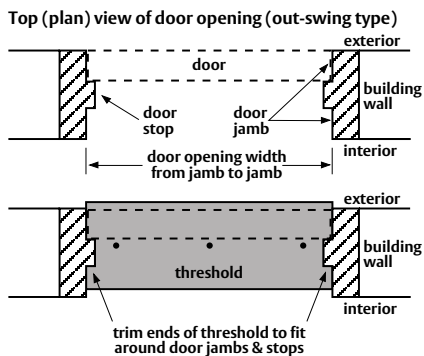

Architectural Door Accessories

ASSA ABLOY

Pemko Commercial Threshold

The global leader in
door opening solutions

Applies to the following product:

277_R

Installation Instructions:

1. Carefully cope to fit within the frame opening making sure seal will make contact with door face.
2. Trim seal 1/16" longer than threshold at each end. Use a sealant or compound at all edges and joints.
3. Fasten with screws provided.