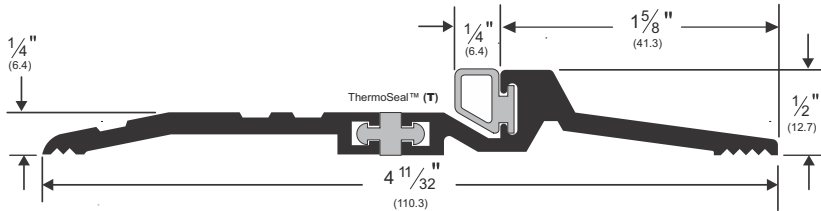

### 279x224\_T

AVAILABLE FINISHES: A, D, G  
WIDTH: 4 7/32" (107.2 mm)  
HEIGHT: 1/2" (12.7 mm)

A (Mill Finish Aluminum)  
D (Dark Bronze Anodized)  
G (Gold Anodized)

TITLE:
PREPARED FOR:
PREPARED BY:
DATE:
COMMENTS: