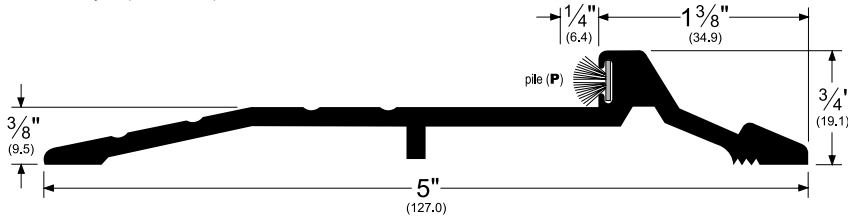

Architectural Door Accessories

ASSA ABLOY

Pemko Commercial Thresholds: Latching Panic Exit Saddles

The global leader in
door opening solutions

179_P

AVAILABLE FINISHES: A, B, D, G

WIDTH: 5" (127.0 mm)

HEIGHT: 3/4" (19.1 mm)