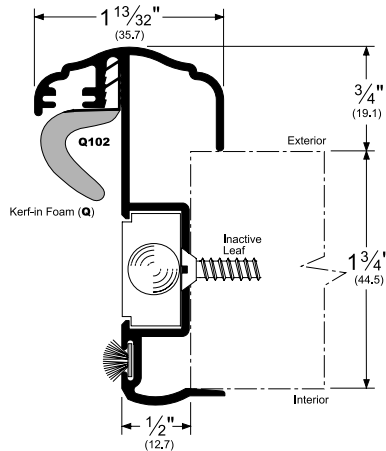

### 3496\_Q

AVAILABLE FINISHES: **BDG**, **C**, **D**, **PW**, **SN**  
PROFILE WIDTH: **1-13/32" (35.7 mm)**  
HEIGHT: **3/4" (19.1 mm)**

**BDG** (Bright Dip Gold Anodized Aluminum)  
**C** (Clear Anodized Aluminum)  
**D** (Dark Bronze Anodized Aluminum)  
**PW** (Painted White Aluminum)  
**SN** (Satin Nickel Anodized Aluminum)