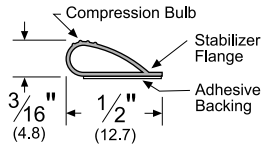

## Pemko Adhesive Gasketing: PemkoPrene™ Adhesive-Backed Fire/Smoke Gasketing

The global leader in  
door opening solutions

PK55\_

AVAILABLE FINISHES: **BL, W**  
AVAILABLE LENGTHS: 17', 18', 20', 21', 25', 510'  
WIDTH: 1/2" (12.7 mm)  
HEIGHT: 3/16" (4.8 mm)