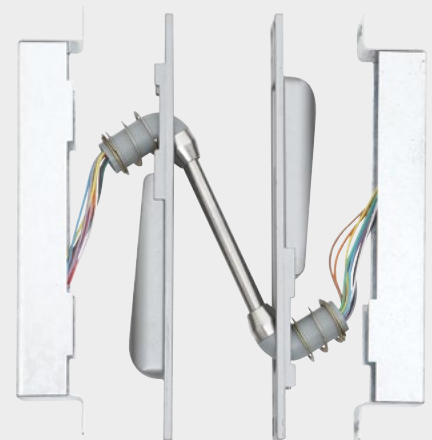

VON DUPRIN®

Electrical power transfer

Overview

Electric power transfer provides a means of transferring electrical power from a door frame to the edge of a swinging door. The units are completely concealed when the door is in the closed position, and are ideally suited for installations involving abuse or heavy traffic.

Two models are available:

- EPT-2 - Two, 18 gauge wires
- EPT-10 - Ten, 24 gauge wires

Features and benefits

- UL listed as Miscellaneous Door Accessory

Door applications

| | |
|----------------------|-------------|
| Up to 5" butt hinges | 180 ° swing |
| 5 1/2" butt hinges | 130 ° swing |
| 6" butt hinges | 110 ° swing |
| 3/4" offset pivots | 180 ° swing |

Not for use with swing clear hinges, center-hung pivots, pocket pivots or balanced doors.

Door applications shown are for 1 3/4" door thickness, for all other applications contact Technical Support to confirm compatibility