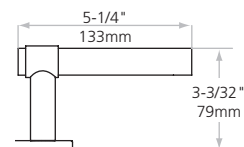

25M

Plain
Lever: Stainless steel
Non-Handed Lever

27M

Plain with Two Grooves
Lever: Stainless steel
Non-Handed Lever

2. Not available with Inspire™ roseless trim.

Muséo® Trim Designs

TL3700 Series

Muséo Roses