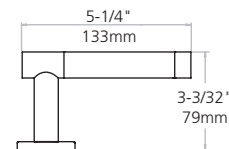

23M

With Raised Band
Lever: Stainless steel
Non-Handed Lever