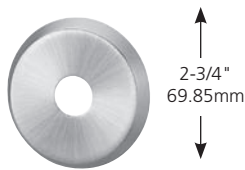

Muséo® Trim Designs

TL3700 Series

Piet²

Striking levers with sleek, clean lines.

*Refer to page 14 for how to order the Piet Lever Collection.

21G

Grooved Insert
Lever: Stainless steel
Non-Handed Lever

21L

Leather Insert
Lever: Stainless steel
Non-Handed Lever

21M

Polished with Satin Insert
Lever: Stainless steel
Non-Handed Lever

21S

Santoprene™ Insert
Lever: Stainless steel
Non-Handed Lever

23M

With Raised Band
Lever: Stainless steel
Non-Handed Lever

25M

Plain
Lever: Stainless steel
Non-Handed Lever

27M

Plain with Two Grooves
Lever: Stainless steel
Non-Handed Lever

2. Not available with Inspire™ roseless trim.

Muséo® Trim Designs

TL3700 Series

Muséo Roses

V Rose

U Rose

T Rose

E2 Rose¹

Inspire™ Roseless Trim

J Collar

Brass or Stainless Steel

1. Cannot retrofit on existing cylindrical lock door preps with thru-bolt holes outside the 2-1/8" bored hole (Ex. CL3300 & CL3500).