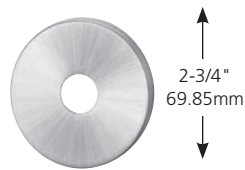

Muséo® Trim Designs

TL3700 Series

Piet²

Striking levers with sleek, clean lines.

*Refer to page 14 for how to order the Piet Lever Collection.

21G

Grooved Insert
Lever: Stainless steel
Non-Handed Lever

21L

25M

Plain
Lever: Stainless steel
Non-Handed Lever

27M

Plain with Two Grooves
Lever: Stainless steel
Non-Handed Lever

2. Not available with Inspire™ roseless trim.

Muséo® Trim Designs

TL3700 Series

Muséo Roses

V Rose

U Rose

T Rose

E2 Rose¹

Inspire™ Roseless Trim

J Collar

Brass or Stainless Steel

1. Cannot retrofit on existing cylindrical lock door preps with thru-bolt holes outside the 2-1/8" bored hole (Ex. CL3300 & CL3500).