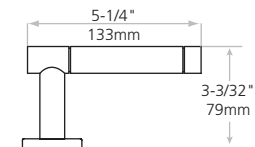

21S

Santoprene™ Insert
Lever: Stainless steel
Non-Handed Lever