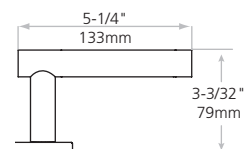

25M

Plain
Lever: Stainless steel
Non-Handed Lever

27M

Plain with Two Grooves
Lever: Stainless steel
Non-Handed Lever

2. Not available with Inspire™ roseless trim.

Muséo® Trim Designs

TL3700 Series

Muséo Roses