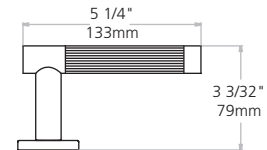

Muséo® Trim Designs

TL3700 Series

Piet²

Striking levers with sleek, clean lines.

*Refer to page 14 for how to order the Piet Lever Collection.

21G

Grooved Insert
Lever: Stainless steel
Non-Handed Lever

21L

25M

Plain
Lever: Stainless steel
Non-Handed Lever

27M

Plain with Two Grooves
Lever: Stainless steel
Non-Handed Lever

2. Not available with Inspire™ roseless trim.

Muséo® Trim Designs

TL3700 Series

Muséo Roses