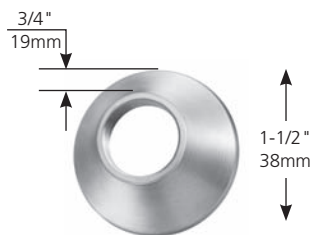

Muséo® Trim Designs

TL3700 Series

Piet²

Striking levers with sleek, clean lines.

*Refer to page 14 for how to order the Piet Lever Collection.

21G

Grooved Insert
Lever: Stainless steel
Non-Handed Lever

21L

25M

Plain
Lever: Stainless steel
Non-Handed Lever

27M

Plain with Two Grooves
Lever: Stainless steel
Non-Handed Lever

2. Not available with Inspire™ roseless trim.

Muséo® Trim Designs

TL3700 Series

Muséo Roses

V Rose

U Rose

T Rose

E2 Rose¹

Inspire™ Roseless Trim

J Collar

Brass or Stainless Steel

1. Cannot retrofit on existing cylindrical lock door preps with thru-bolt holes outside the 2-1/8" bored hole (Ex. CL3300 & CL3500).