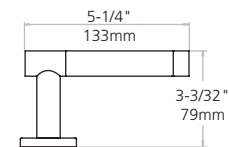

21M

Polished with Satin Insert
Lever: Stainless steel
Non-Handed Lever