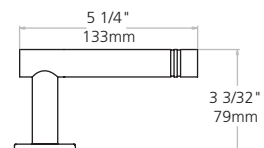

25M

Plain
Lever: Stainless steel
Non-Handed Lever

27M

Plain with Two Grooves
Lever: Stainless steel
Non-Handed Lever

2. Not available with Inspire™ roseless trim.

Muséo® Trim Designs

TL3700 Series

Muséo Roses