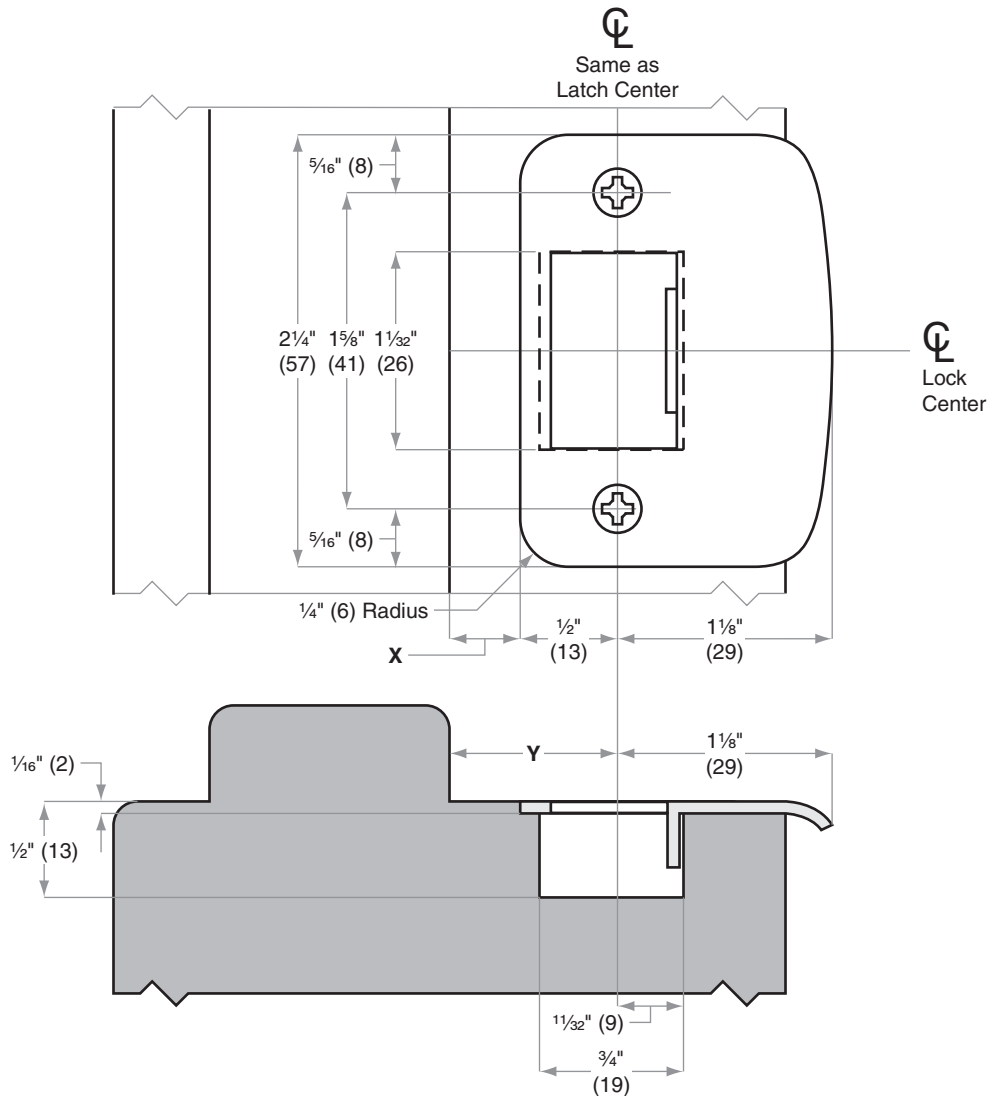

Strikes

Model 10-027

Jamb Type: Wood
 Style: Full Lip, Round Corner, 1/4" (6 mm) Radius
 Standard for: F-Series | FE-Series
 Optional for: A-Series | AL-Series | S-Series

Dimensions X and Y are variables dependent on door thickness

Dimensions shown in parentheses () are in millimeters.

Door preparation template