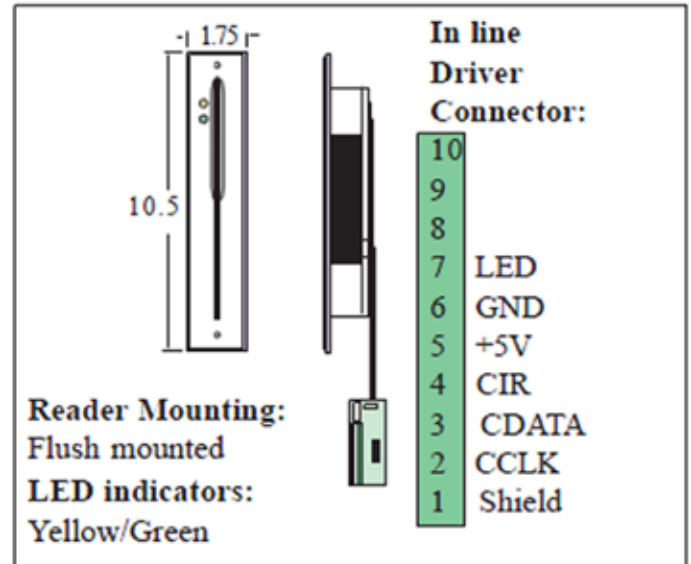

Interface:

Cable distance 750ft.
6 wire, 22 AWG, shld. cable.
Ref: Belden 8777

Temperature: -22deg. to +150deg. F
Humidity: 95% non condensing