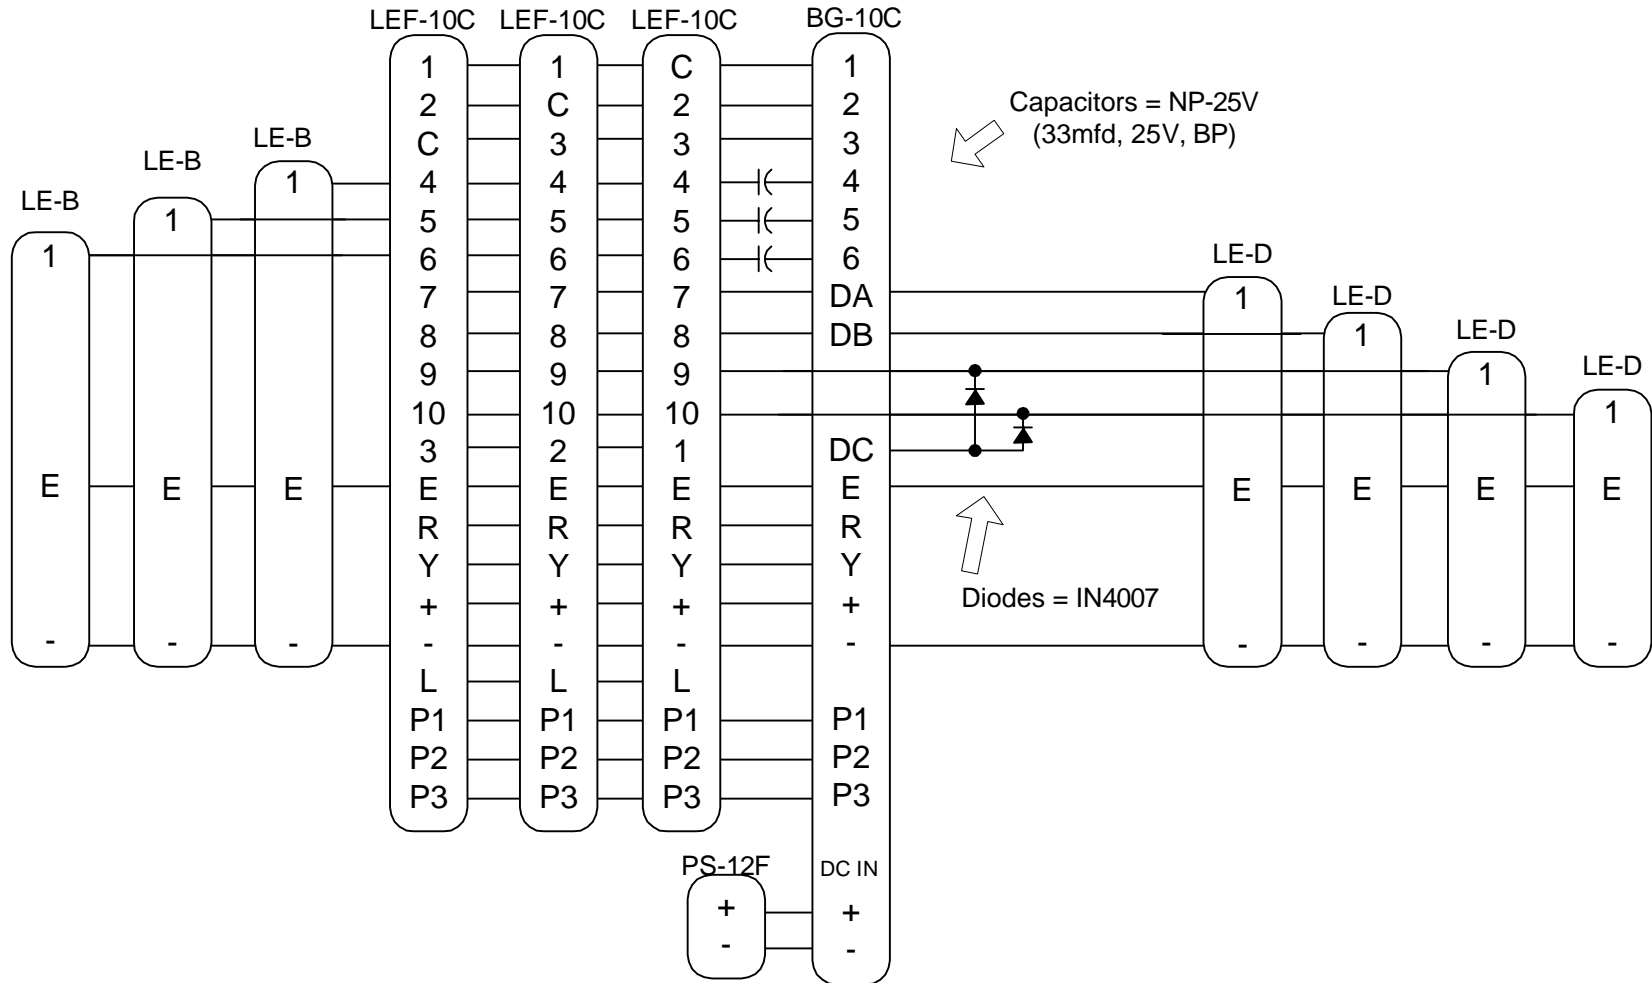

WIRING DIAGRAM

Three LEF-10C With All Call And One Door

For best results, Aiphone recommends the use of wire #822220 between LEF-10C's, LEF -1C's and to the all call adaptor. Wire #822203 to the door. Maximum overall distance of 69 0 feet.